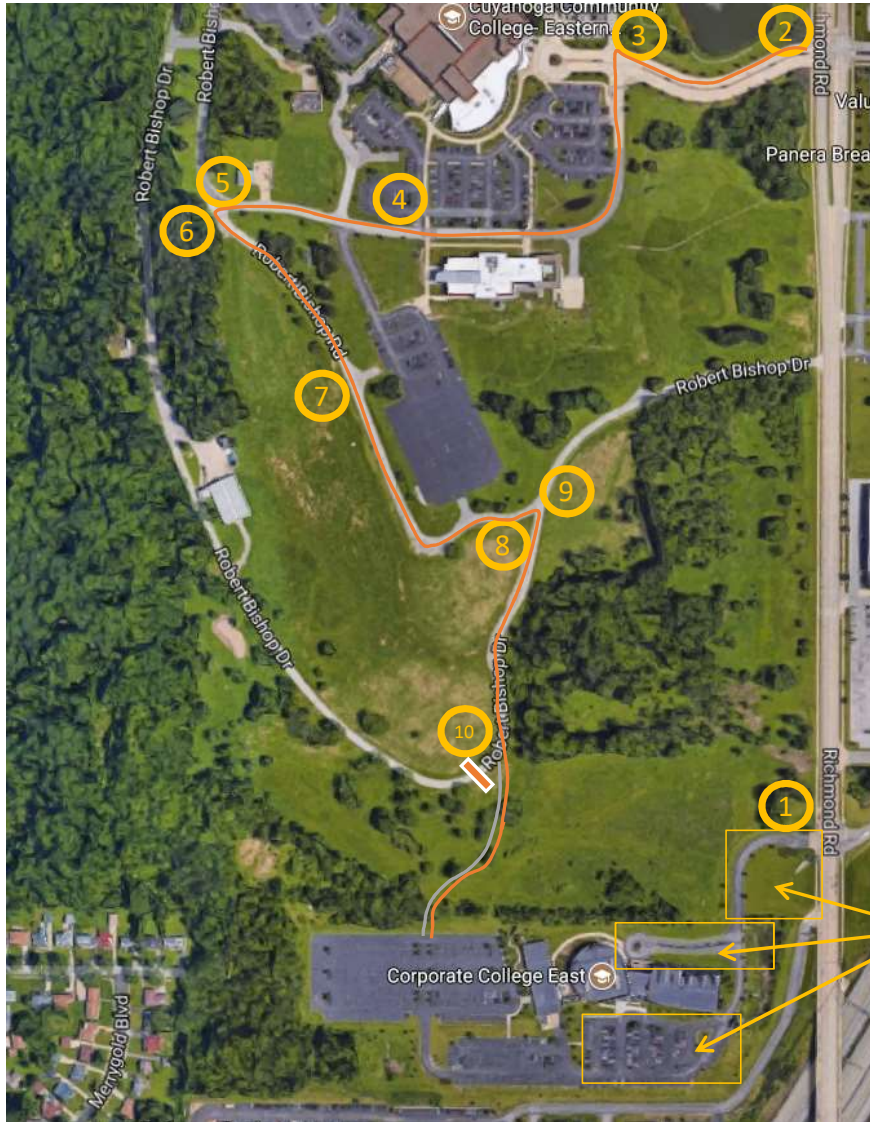

- 1 – Corporate College East Main Drive Closed. Use Tri-C East Campus Main Entrance (arrow pointing to right)
- 2 – Corporate College East Temporary Main Entrance
- 3 – Corporate College East Turn Left (arrow pointing left)
- 4 – Corporate College East Continue straight
- 5 – Turn Left Only to Corporate College East (arrow pointing left)
- 6 – Continue Straight Only to Corporate College East & CCE Deliveries (arrow pointing right)
- 7 – Corporate College East Continue straight
- 8 – Corporate College East Turn Right (arrow pointing right)
- 9 – Not an Exit
- 10 – Corporate College East Continue Straight

CCE Main entrance closed for repaving starting September 5th. Will remain closed until mid-October

— Road barricade

- 1 – Corporate College East Main Drive Closed. Use Tri-C East Campus Main Entrance (arrow pointing to right)
- 2 – Corporate College East Temporary Main Entrance
- 3 – Corporate College East Turn Left (arrow pointing left)
- 4 – Corporate College East Continue straight
- 5 – Turn Left Only to Corporate College East (arrow pointing left)
- 6 – Continue Straight Only to Corporate College East & CCE Deliveries (arrow pointing right)
- 7 – Corporate College East Continue straight
- 8 – Corporate College East Turn Right (arrow pointing right)
- 9 – Not an Exit
- 10 – Corporate College East Continue Straight

CCE Main entrance closed for repaving starting September 5th. Will remain closed until mid-October

— Road barricade