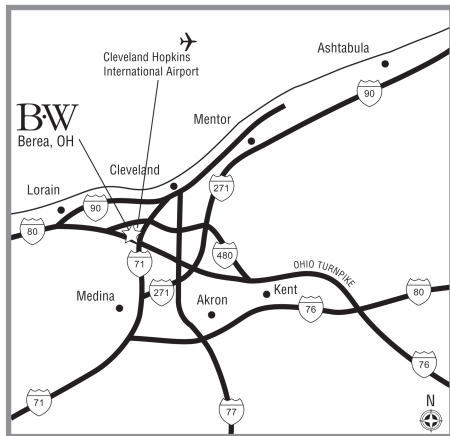

Directions to Baldwin-Wallace College

Strosacker Hall - College Union
 120 E. Grand St.
 Berea, OH 44017-2088
 (440) 826-2395

- From East (via I-90)
 - I-90 west to I-271 south
 - Take exit 27 to 480 west to I-71 south
 - Exit I-71 south at Bagley Rd.
 - Right onto E. Bagley Rd.
 - Left onto Tressel St.
 - Right into Union parking lot

- From East (via I-80 or I-76)
 - I-80 or I-76 west to I-80 (Ohio Turnpike) west
 - Exit I-80 at I-71, US 42
 - Merge onto I-71 north
 - Exit I-71 at Bagley Rd.
 - Left onto E. Bagley Rd.
 - Left onto Tressel St.
 - Right into Union parking lot

- From West (via I-80)
 - Take I-80 (Ohio Turnpike) to I-71 north at Strongsville
 - Take I-71 north approximately 2 miles to the Bagley Rd. exit
 - Left onto E. Bagley Rd.
 - Left onto Tressel St.
 - Right into Union parking lot

Strosacker Hall
 College Union

- From South (via I-77, or I-71)
 - I-77 north to Rt. 18 Medina
 - Take Rt. 18 west to I-71 north
 - Exit I-71 north at Bagley Rd.
 - Left onto East Bagley Rd.
 - Left onto Tressel St.
 - Right into Union parking lot