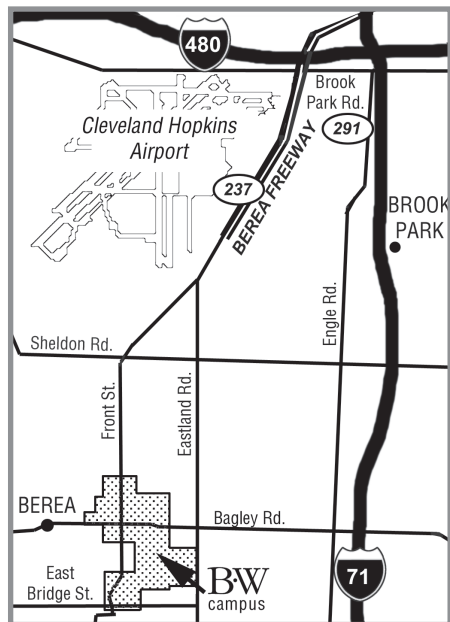

Directions to Baldwin-Wallace College

Strosacker Hall - College Union
 120 E. Grand St.
 Berea, OH 44017-2088
 (440) 826-2395

- From East (via I-90)
 - I-90 west to I-271 south
 - Take exit 27 to 480 west to I-71 south
 - Exit I-71 south at Bagley Rd.
 - Right onto E. Bagley Rd.
 - Left onto Tressel St.
 - Right into Union parking lot

- From East (via I-80 or I-76)
 - I-80 or I-76 west to I-80 (Ohio Turnpike) west
 - Exit I-80 at I-71, US 42
 - Merge onto I-71 north
 - Exit I-71 at Bagley Rd.
 - Left onto E. Bagley Rd.
 - Left onto Tressel St.
 - Right into Union parking lot

- From West (via I-80)
 - Take I-80 (Ohio Turnpike) to I-71 north at Strongsville
 - Take I-71 north approximately 2 miles to the Bagley Rd. exit
 - Left onto E. Bagley Rd.
 - Left onto Tressel St.
 - Right into Union parking lot

Strosacker Hall
 College Union

- From South (via I-77, or I-71)
 - I-77 north to Rt. 18 Medina
 - Take Rt. 18 west to I-71 north
 - Exit I-71 north at Bagley Rd.
 - Left onto East Bagley Rd.
 - Left onto Tressel St.
 - Right into Union parking lot