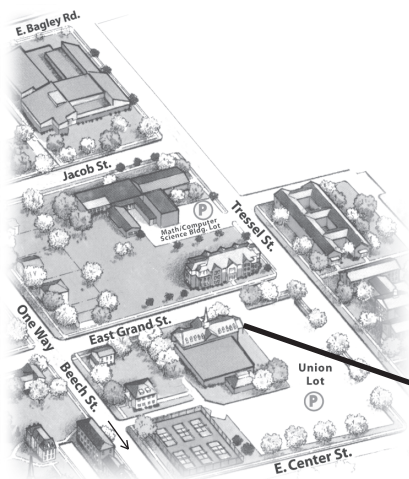

Directions to Baldwin-Wallace College

Strosacker Hall - College Union
 120 E. Grand St.
 Berea, OH 44017-2088
 (440) 826-2395

- From East (via I-90)
 - I-90 west to I-271 south
 - Take exit 27 to 480 west to I-71 south
 - Exit I-71 south at Bagley Rd.
 - Right onto E. Bagley Rd.
 - Left onto Tressel St.
 - Right into Union parking lot

- From East (via I-80 or I-76)
 - I-80 or I-76 west to I-80 (Ohio Turnpike) west
 - Exit I-80 at I-71, US 42
 - Merge onto I-71 north
 - Exit I-71 at Bagley Rd.
 - Left onto E. Bagley Rd.
 - Left onto Tressel St.
 - Right into Union parking lot

- From West (via I-80)
 - Take I-80 (Ohio Turnpike) to I-71 north at Strongsville
 - Take I-71 north approximately 2 miles to the Bagley Rd. exit
 - Left onto E. Bagley Rd.
 - Left onto Tressel St.
 - Right into Union parking lot

Strosacker Hall
 College Union

- From South (via I-77, or I-71)
 - I-77 north to Rt. 18 Medina
 - Take Rt. 18 west to I-71 north
 - Exit I-71 north at Bagley Rd.
 - Left onto East Bagley Rd.
 - Left onto Tressel St.
 - Right into Union parking lot