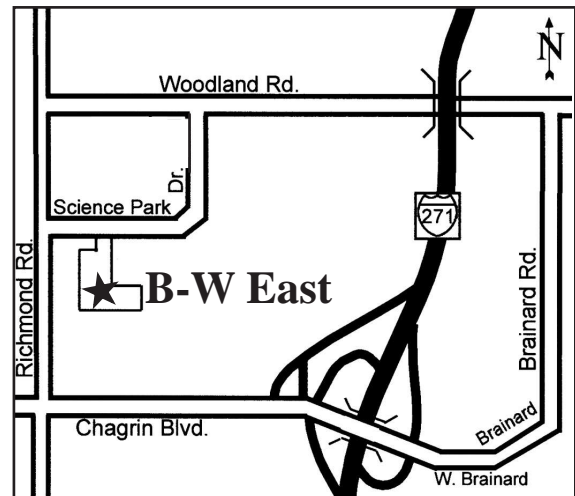

Directions to B-W East

Landmark Centre
25700 Science Park Dr.
Suite 100
Beachwood, OH 44122

Phone: (216) 595-1415
Fax: (216) 595-1009

From the Northeast (via I-90)

- Take I-90 West
- Take the I-271 South Exit
- Merge onto I-271 South
- Take the US-422/OH-87/Chagrin Blvd. Exit
- Turn Right (West) onto Chagrin Blvd.

From the East (via I-76 or I-80)

- Take the I-76 to I-480
- Take the I-480/OH-14 Exit
- Keep right at fork in ramp
- Merge onto I-480 West Stay straight to continue to I-271 North
- Take the US-422 West/OH-87/Chagrin Blvd. Exit
- Turn Left (West) onto Chagrin Blvd.

From the West (via I-480)

- Take I-480 East
- Take the I-271 North Exit on Left
- Take the US-422 West/OH-87/Chagrin Blvd. Exit
- Turn Left (West) onto Chagrin Blvd.

From the South (via I-71 or I-77)

- Take I-71 or I-77 North
- Take the I-480 East Exit
- Take the I-271 North Exit on Left
- Take the US-422/OH-87/Chagrin Blvd. Exit
- Turn Left (West) onto Chagrin Blvd.

- Turn Right onto Richmond Rd.
- Turn Right onto Science Park Dr.
- Landmark Centre Building which houses B-W East will be on your right.