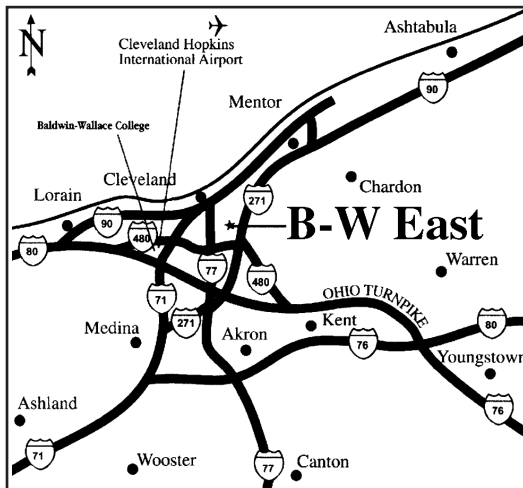

Directions to B-W East

Landmark Centre
25700 Science Park Dr.
Suite 100
Beachwood, OH 44122

Phone: (216) 595-1415
Fax: (216) 595-1009

From the Northeast (via I-90)

- Take I-90 West
- Take the I-271 South Exit
- Merge onto I-271 South
- Take the US-422/OH-87/Chagrin Blvd. Exit
- Turn Right (West) onto Chagrin Blvd.

From the East (via I-76 or I-80)

- Take the I-76 to I-480
- Take the I-480/OH-14 Exit
- Keep right at fork in ramp
- Merge onto I-480 West Stay straight to continue to I-271 North
- Take the US-422 West/OH-87/Chagrin Blvd. Exit
- Turn Left (West) onto Chagrin Blvd.

From the West (via I-480)

- Take I-480 East
- Take the I-271 North Exit on Left
- Take the US-422 West/OH-87/Chagrin Blvd. Exit
- Turn Left (West) onto Chagrin Blvd.

From the South (via I-71 or I-77)

- Take I-71 or I-77 North
- Take the I-480 East Exit
- Take the I-271 North Exit on Left
- Take the US-422/OH-87/Chagrin Blvd. Exit
- Turn Left (West) onto Chagrin Blvd.

- Turn Right onto Richmond Rd.
- Turn Right onto Science Park Dr.
- Landmark Centre Building which houses B-W East will be on your right.