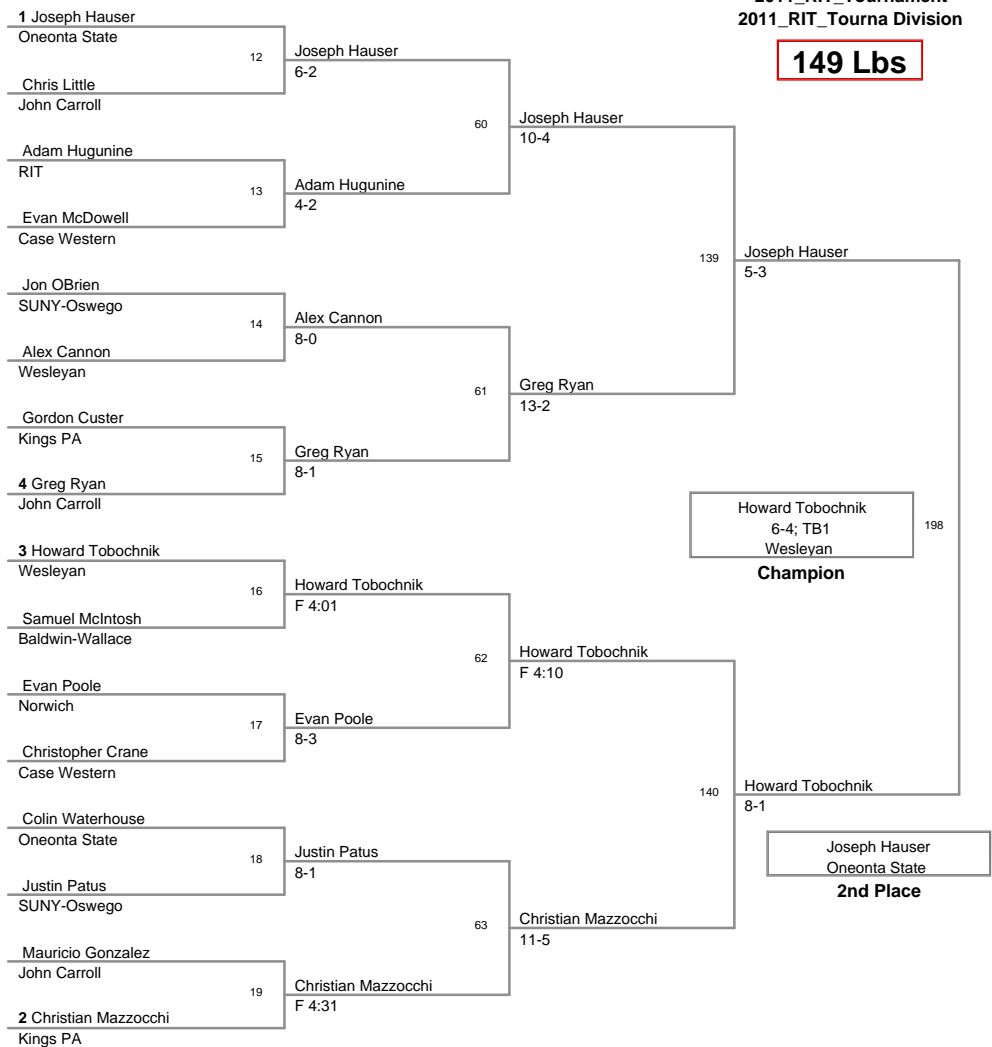

2011_RIT_Tournament
2011_RIT_Tourna Division

149 Lbs