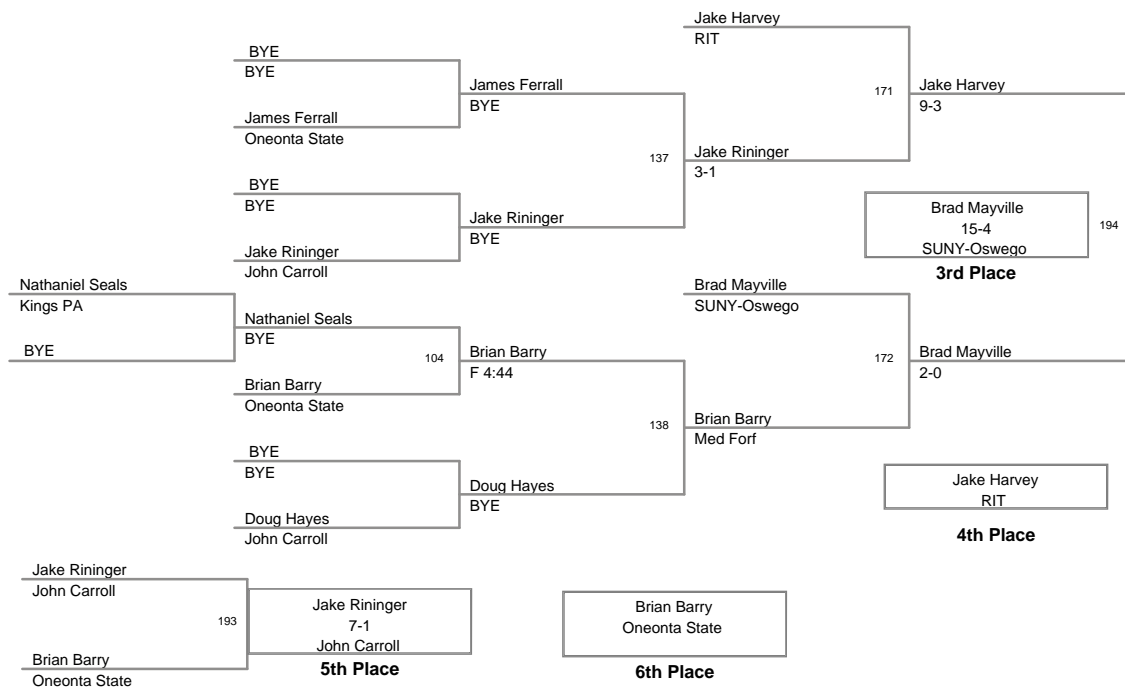

MOW: 133 Ben Mikac - Oneonta State

2011_RIT_Tournament
2011_RIT_Tourna Division

125 Lbs

2011_RIT_Tournament
2011_RIT_Tourna Division

133 Lbs

2011_RIT_Tournament
2011_RIT_Tourna Division

141 Lbs

2011_RIT_Tournament
2011_RIT_Tourna Division