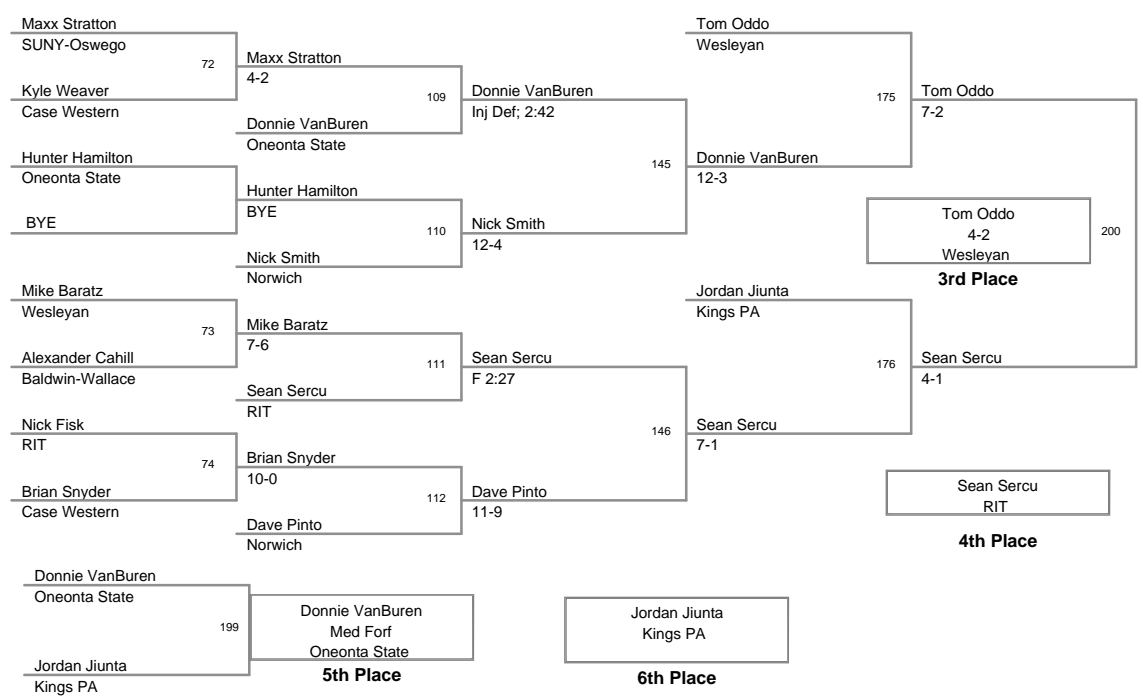

2011_RIT_Tournament
2011_RIT_Tourna Division

157 Lbs