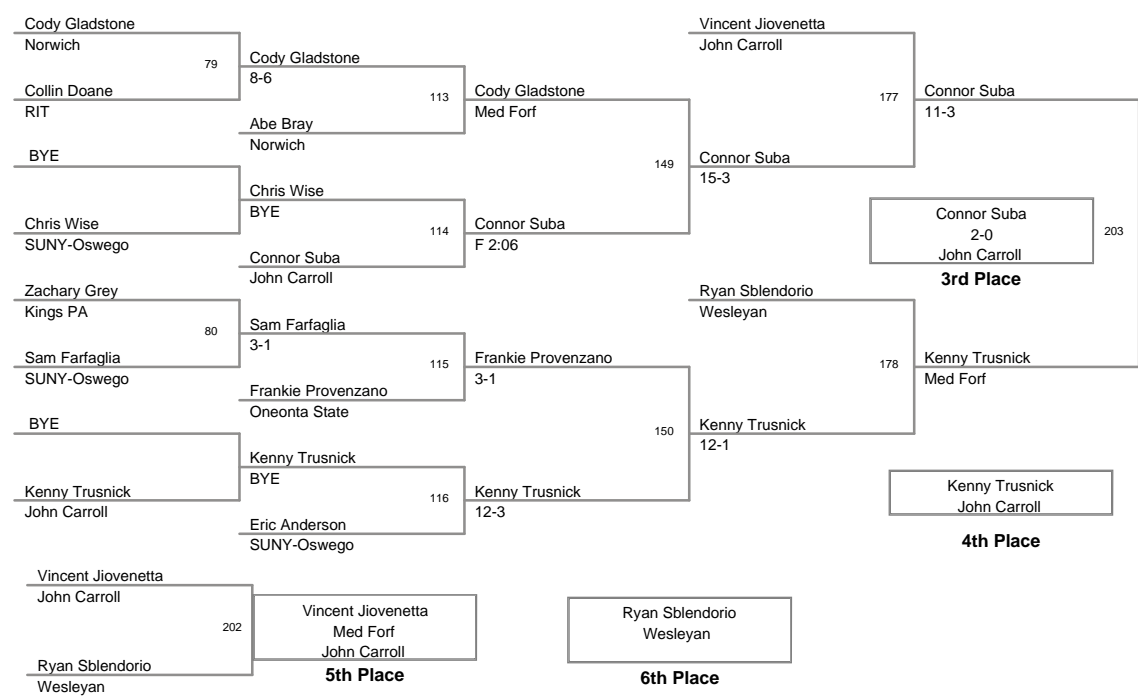

149 Lbs

2011_RIT_Tournament
2011_RIT_Tourna Division

157 Lbs

2011_RIT_Tournament
2011_RIT_Tourna Division

165 Lbs

2011_RIT_Tournament
2011_RIT_Tourna Division

174 Lbs

2011_RIT_Tournament
2011_RIT_Tourna Division