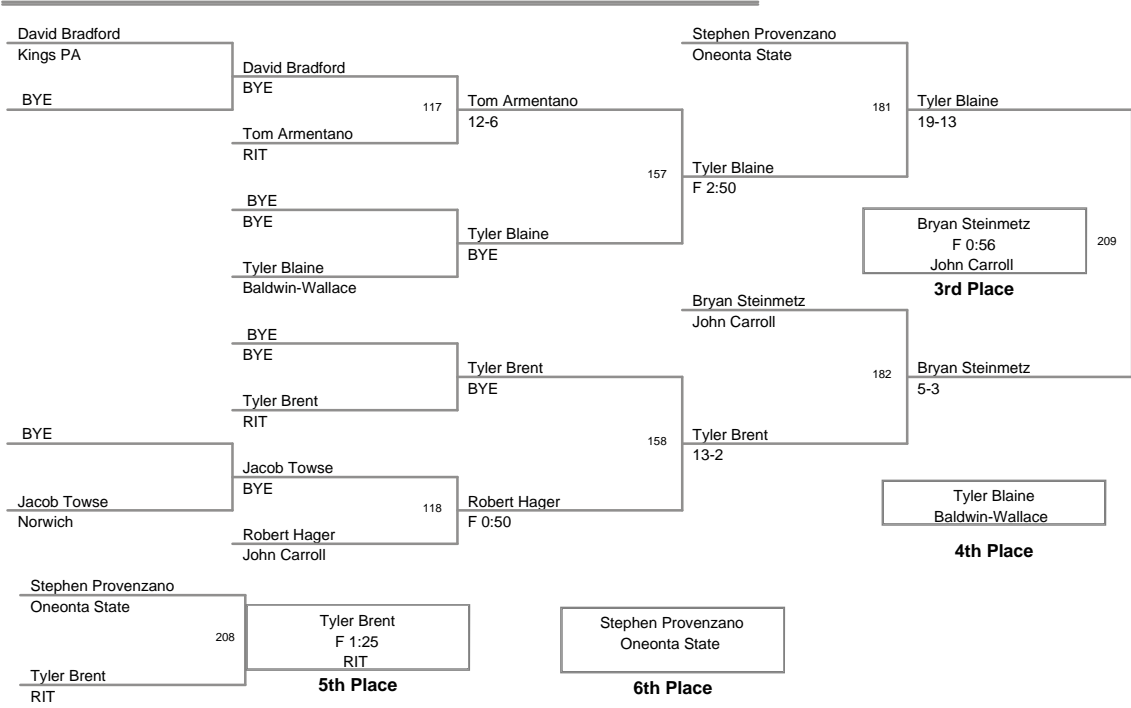

2011_RIT_Tournament
2011_RIT_Tourna Division

184 Lbs