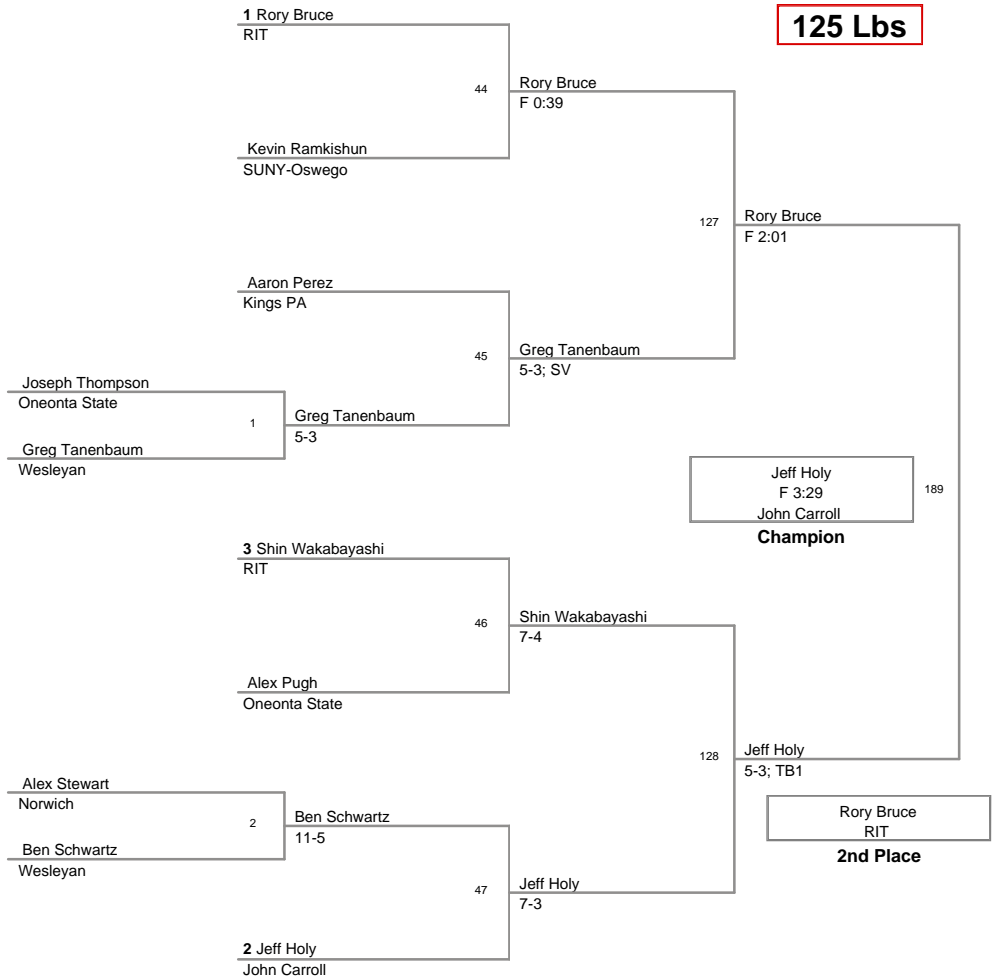

Plc	Points	Team	CH	CONS
1	159.5	John Carroll	-	-
2	137.5	Wesleyan	-	-
3	114.5	RIT	-	-
4	106	SUNY-Oswego	-	-
5	103	Oneonta State	-	-
6	54	Kings PA	-	-
7	45	Norwich	-	-
8	24	Baldwin-Wallace	-	-
9	21	Case Western	-	-

MOW: 133 Ben Mikac - Oneonta State

2011_RIT_Tournament
2011_RIT_Tourna Division

125 Lbs

2011_RIT_Tournament
2011_RIT_Tourna Division

133 Lbs

2011_RIT_Tournament
2011_RIT_Tourna Division

141 Lbs

2011_RIT_Tournament
2011_RIT_Tourna Division