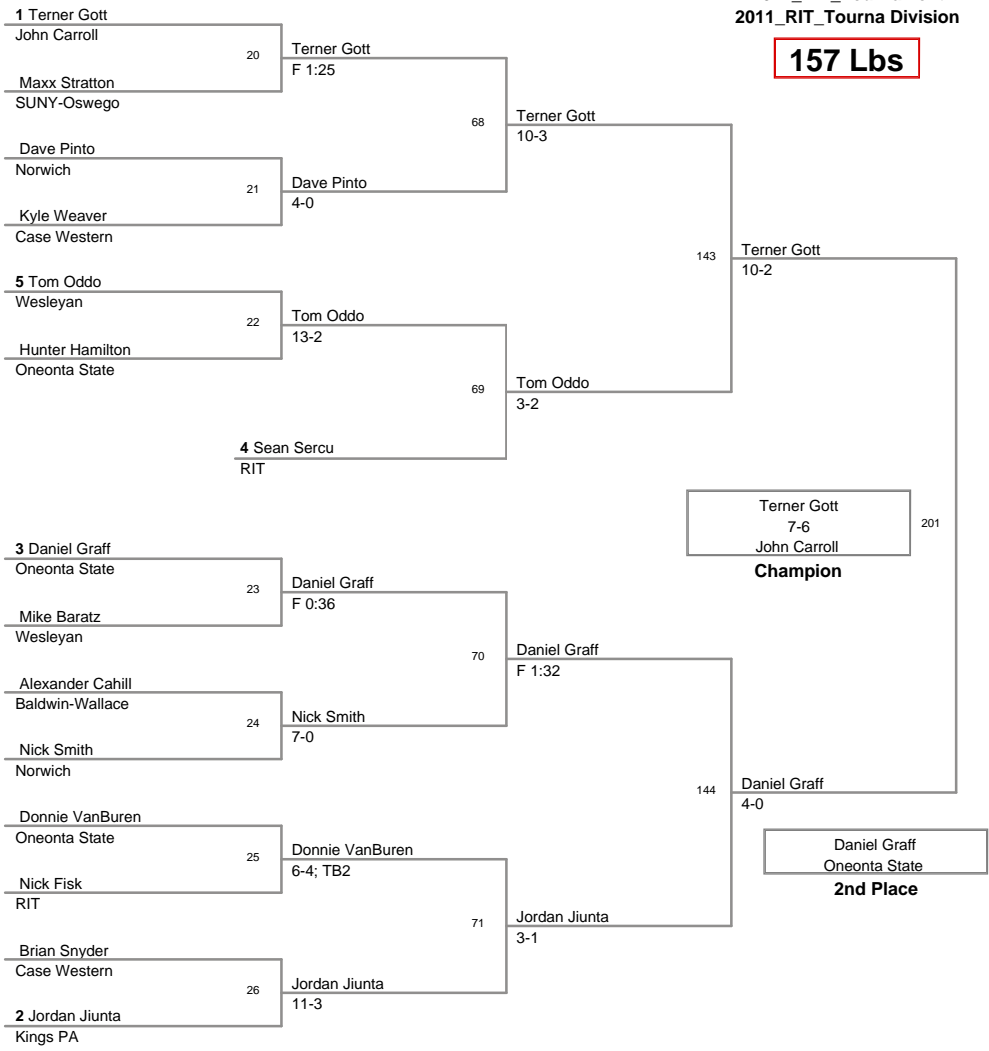

2011_RIT_Tournament
2011_RIT_Tourna Division

157 Lbs