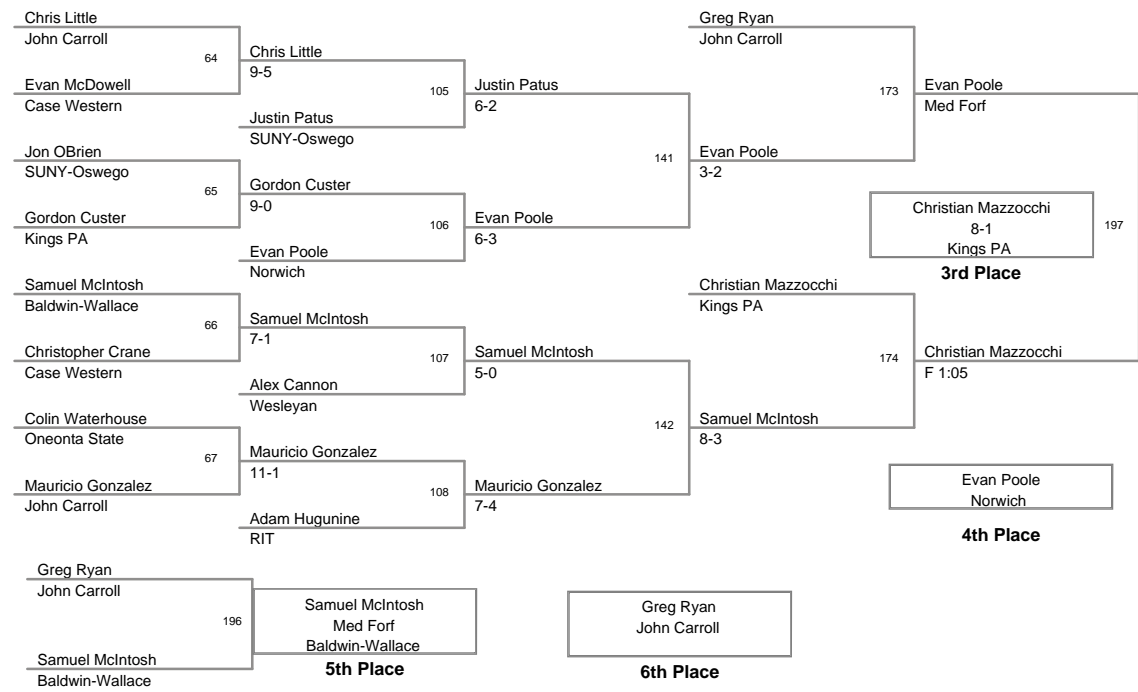

2011_RIT_Tournament
2011_RIT_Tourna Division

149 Lbs