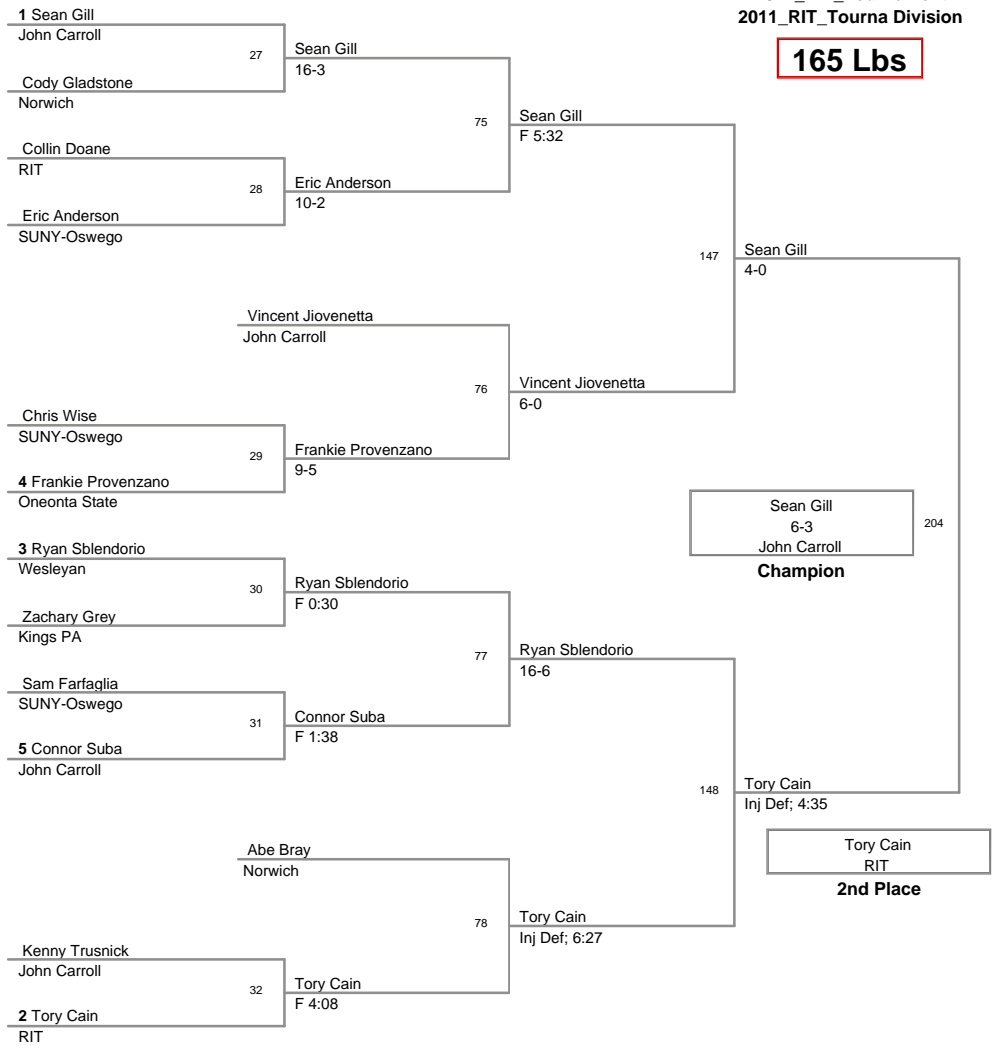

149 Lbs

2011_RIT_Tournament
2011_RIT_Tourna Division

157 Lbs

2011_RIT_Tournament
2011_RIT_Tourna Division

165 Lbs

2011_RIT_Tournament
2011_RIT_Tourna Division

174 Lbs

2011_RIT_Tournament
2011_RIT_Tourna Division

184 Lbs

2011_RIT_Tournament
2011_RIT_Tourna Division

197 Lbs

2011_RIT_Tournament
2011_RIT_Tourna Division

285 Lbs