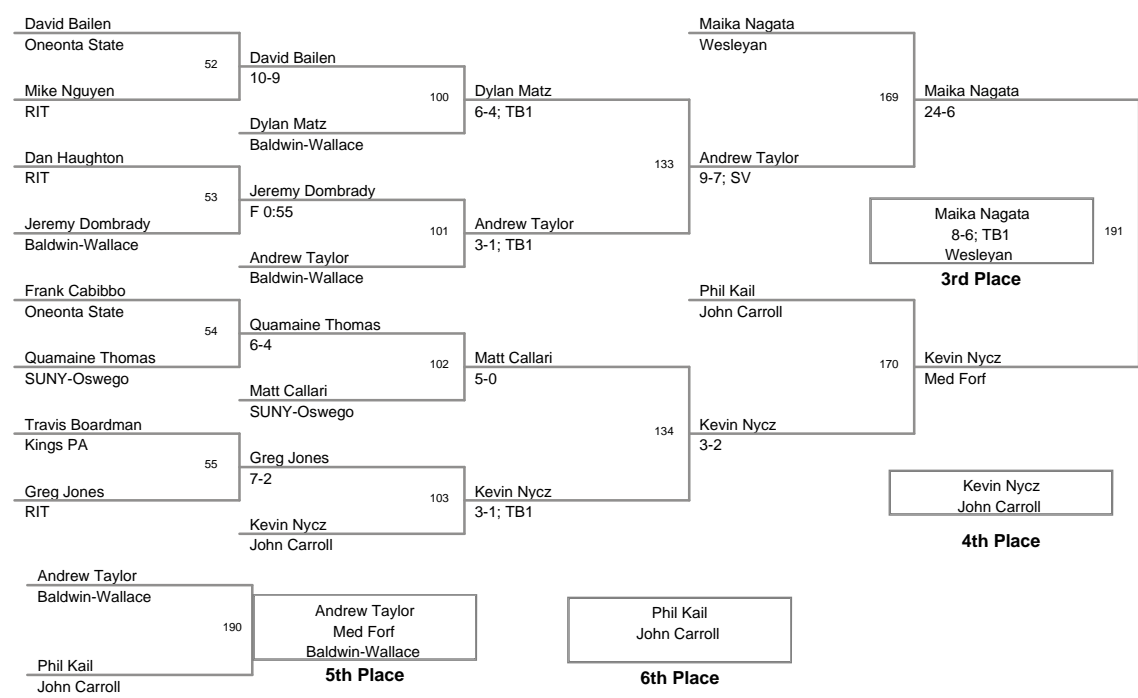

MOW: 133 Ben Mikac - Oneonta State

2011_RIT_Tournament
2011_RIT_Tourna Division

125 Lbs

2011_RIT_Tournament
2011_RIT_Tourna Division

133 Lbs

2011_RIT_Tournament
2011_RIT_Tourna Division

141 Lbs

2011_RIT_Tournament
2011_RIT_Tourna Division