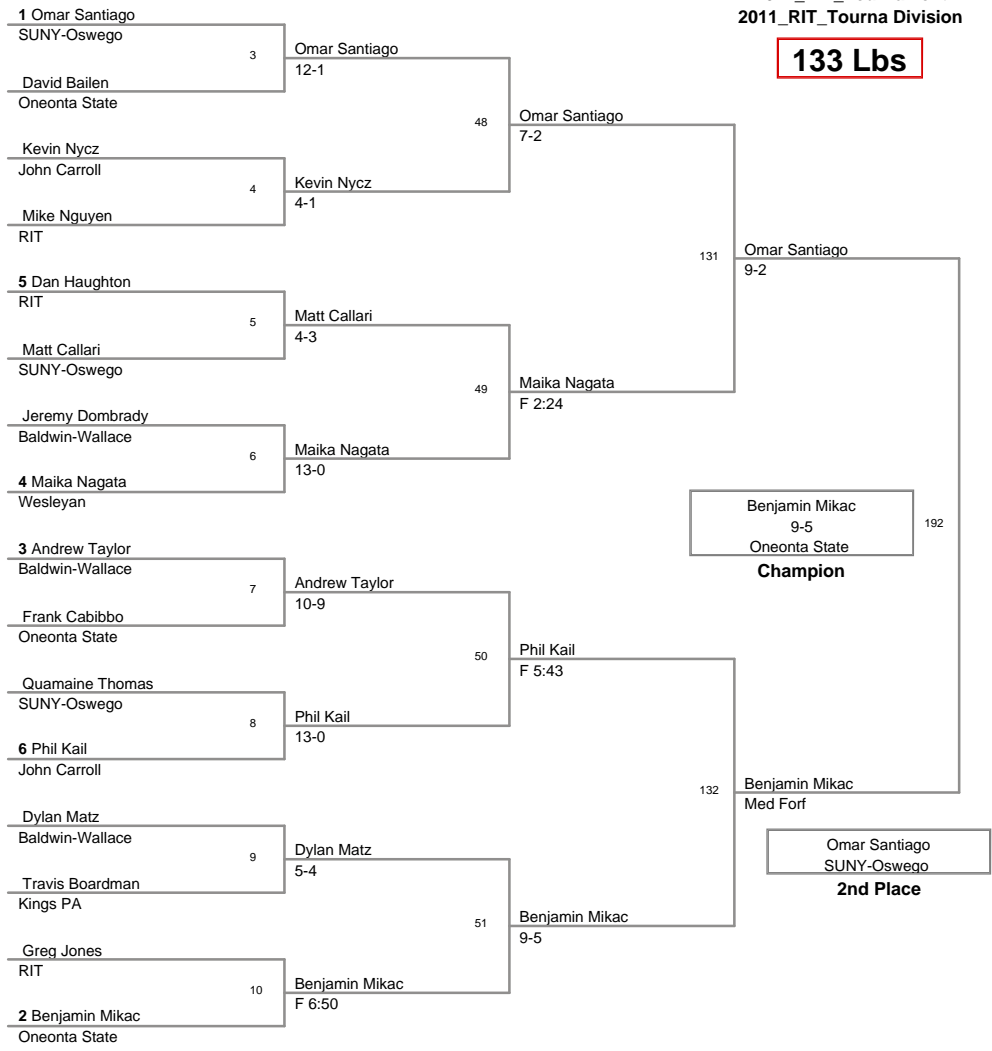

MOW: 133 Ben Mikac - Oneonta State

2011_RIT_Tournament
2011_RIT_Tourna Division

125 Lbs

2011_RIT_Tournament
2011_RIT_Tourna Division

133 Lbs

2011_RIT_Tournament
2011_RIT_Tourna Division

141 Lbs

2011_RIT_Tournament
2011_RIT_Tourna Division