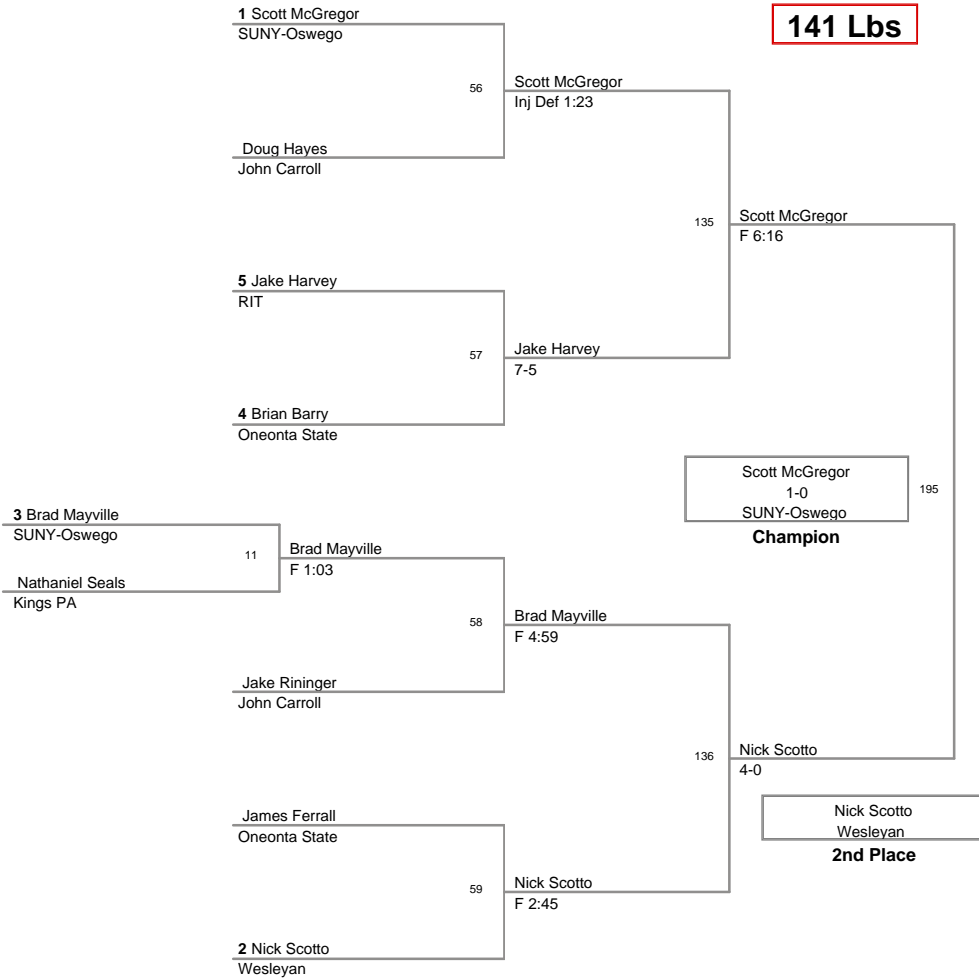

MOW: 133 Ben Mikac - Oneonta State

2011_RIT_Tournament
2011_RIT_Tourna Division

125 Lbs

2011_RIT_Tournament
2011_RIT_Tourna Division

133 Lbs

2011_RIT_Tournament
2011_RIT_Tourna Division

141 Lbs

2011_RIT_Tournament
2011_RIT_Tourna Division