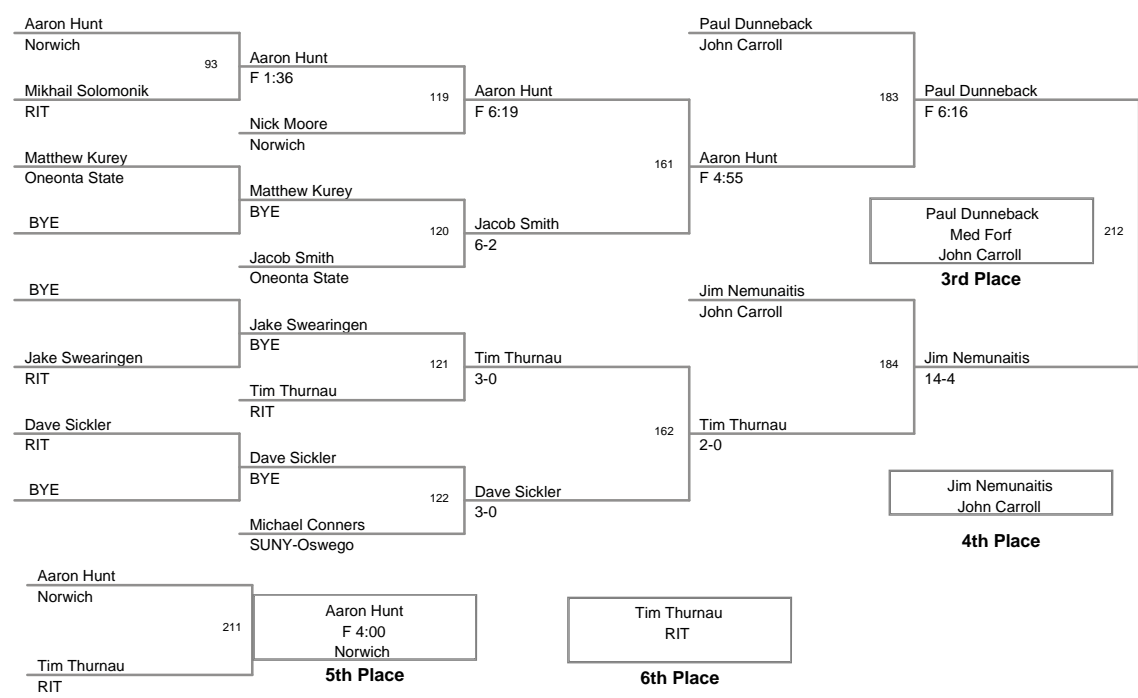

2011_RIT_Tournament
2011_RIT_Tourna Division

197 Lbs