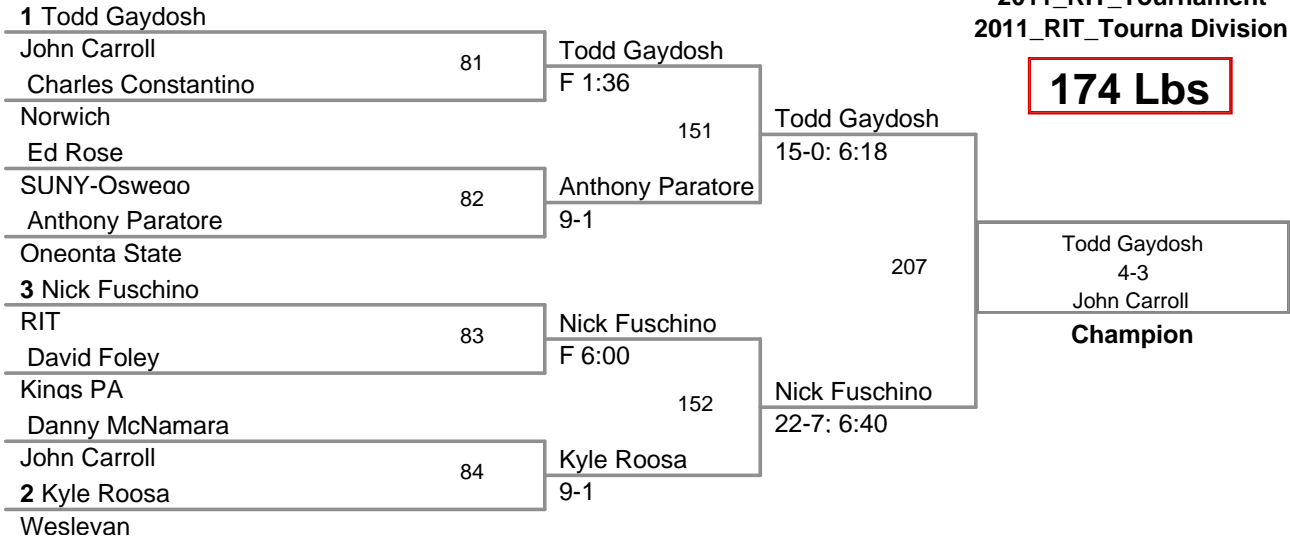

149 Lbs

2011_RIT_Tournament
2011_RIT_Tourna Division

157 Lbs

2011_RIT_Tournament
2011_RIT_Tourna Division

165 Lbs

2011_RIT_Tournament
2011_RIT_Tourna Division

174 Lbs

2011_RIT_Tournament
2011_RIT_Tourna Division