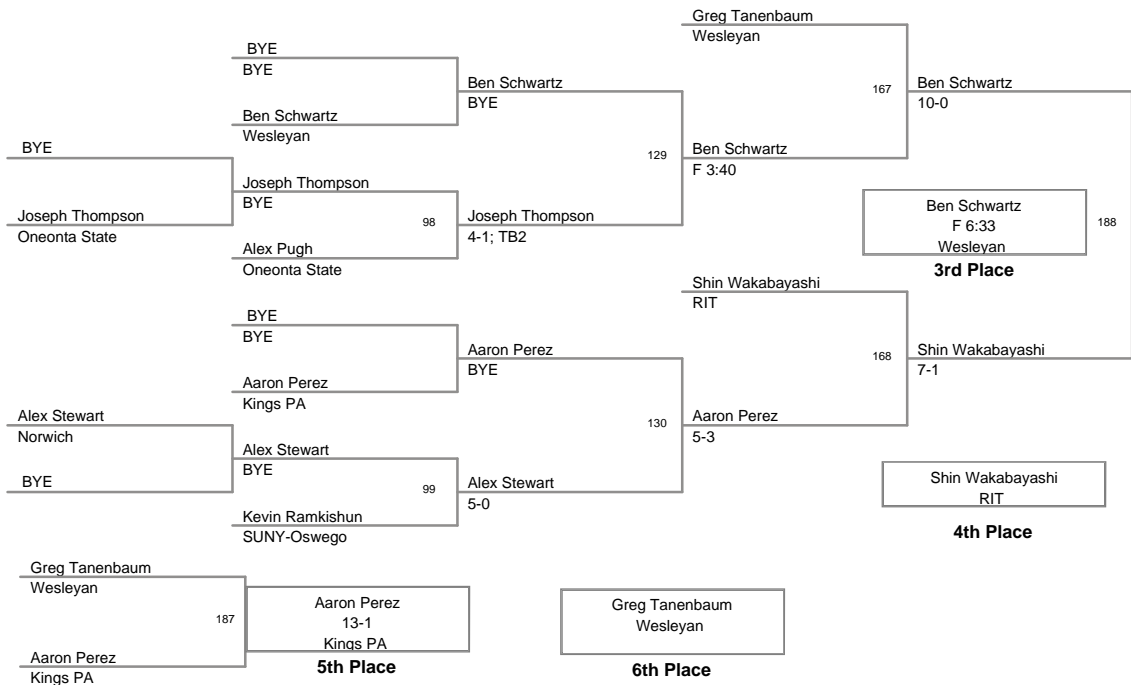

Plc	Points	Team	CH	CONS
1	159.5	John Carroll	-	-
2	137.5	Wesleyan	-	-
3	114.5	RIT	-	-
4	106	SUNY-Oswego	-	-
5	103	Oneonta State	-	-
6	54	Kings PA	-	-
7	45	Norwich	-	-
8	24	Baldwin-Wallace	-	-
9	21	Case Western	-	-

MOW: 133 Ben Mikac - Oneonta State

2011_RIT_Tournament
2011_RIT_Tourna Division

125 Lbs