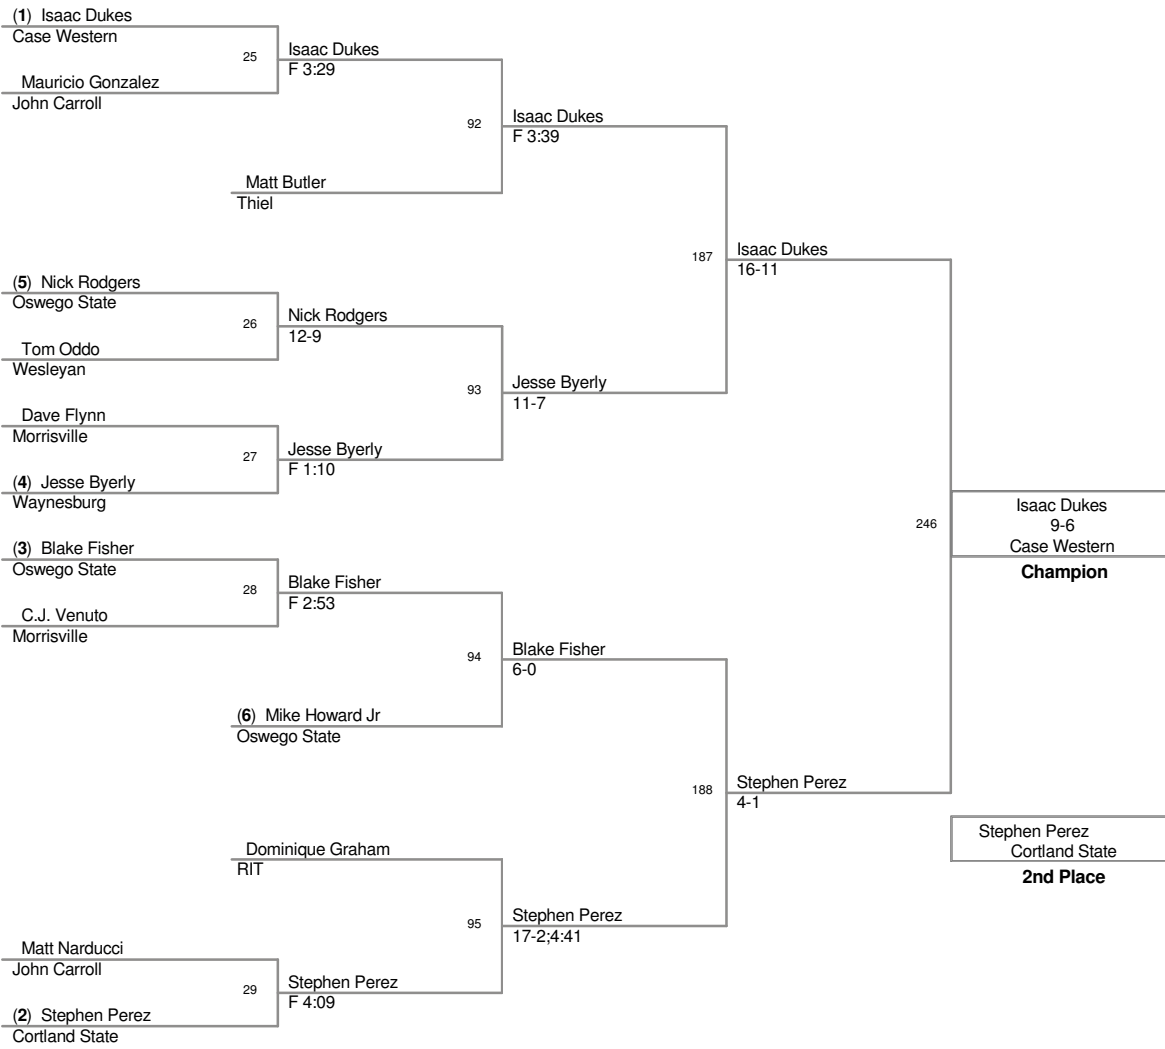

2009_RIT Invitational
Tournament

125 Lbs

2009_RIT Invitational
Tournament

141 Lbs

2009_RIT Invitational
Tournament

149 Lbs

2009_RIT Invitational
Tournament

165 Lbs