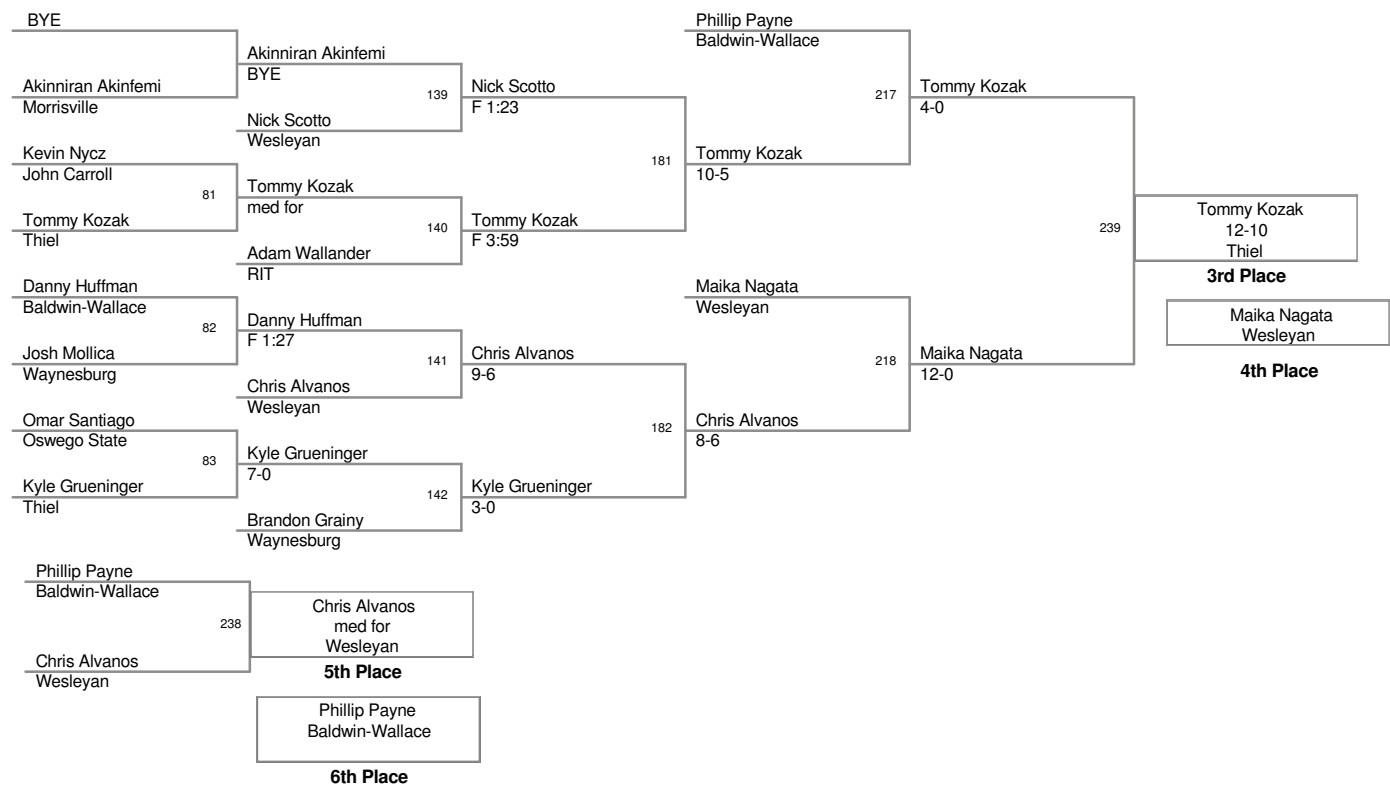

2009_RIT Invitational
Tournament

125 Lbs

2009_RIT Invitational
Tournament

141 Lbs

2009_RIT Invitational
Tournament

149 Lbs

2009_RIT Invitational
Tournament

165 Lbs