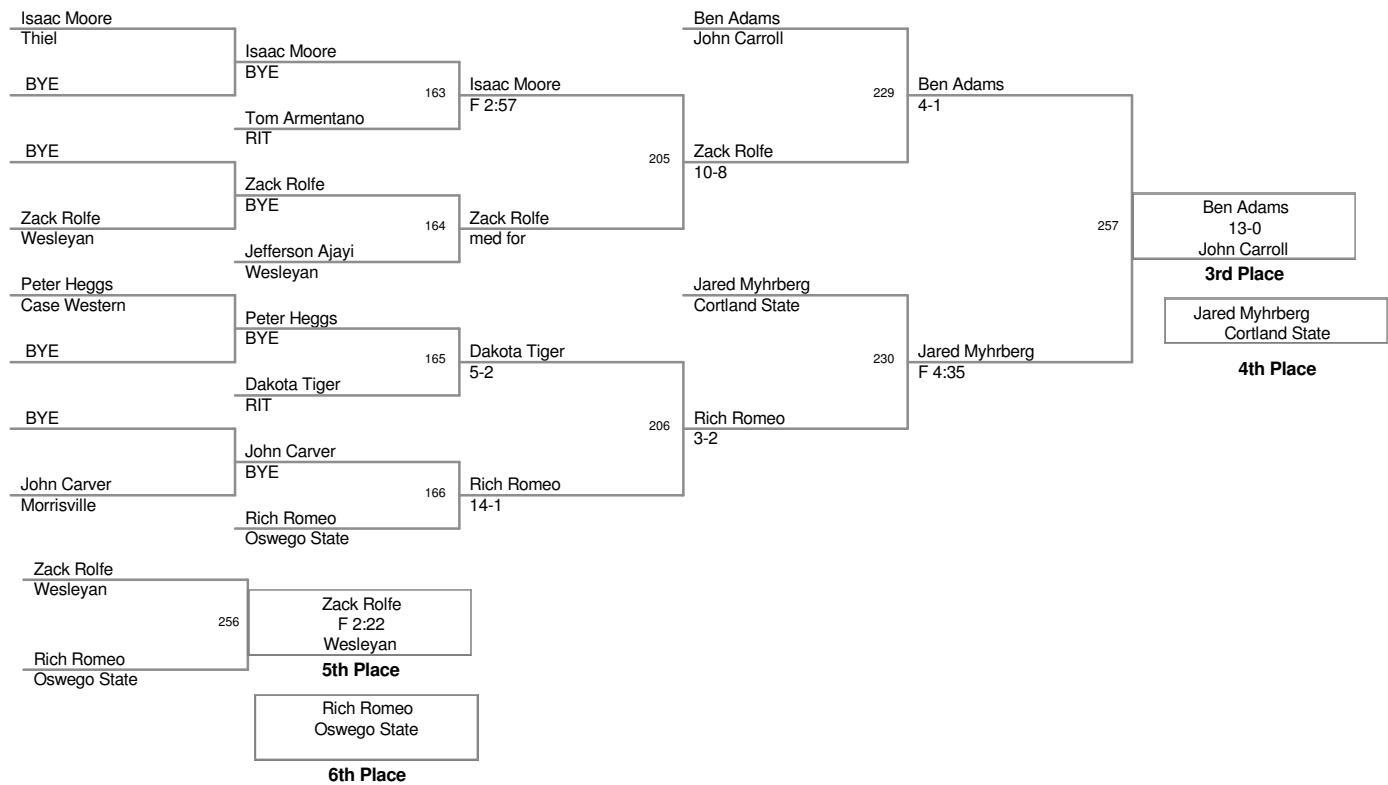

2009_RIT Invitational
Tournament

125 Lbs

2009_RIT Invitational
Tournament

141 Lbs

2009_RIT Invitational
Tournament

149 Lbs

2009_RIT Invitational
Tournament

165 Lbs

2009_RIT Invitational
Tournament

174 Lbs

184 Lbs

2009_RIT Invitational
Tournament

197 Lbs