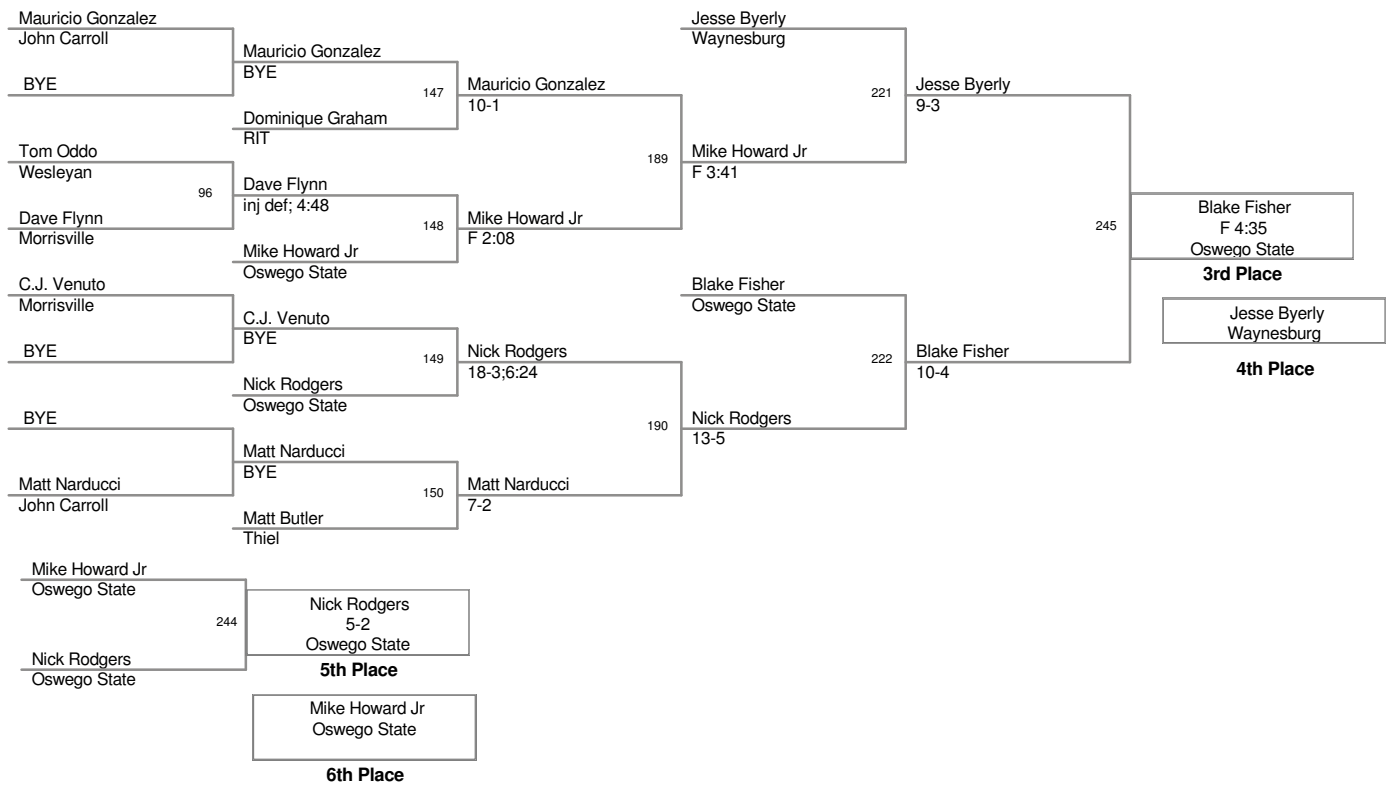

2009_RIT Invitational
Tournament

125 Lbs

2009_RIT Invitational
Tournament

141 Lbs

2009_RIT Invitational
Tournament

149 Lbs

2009_RIT Invitational
Tournament

165 Lbs

2009_RIT Invitational
Tournament

174 Lbs

184 Lbs

2009_RIT Invitational
Tournament

197 Lbs