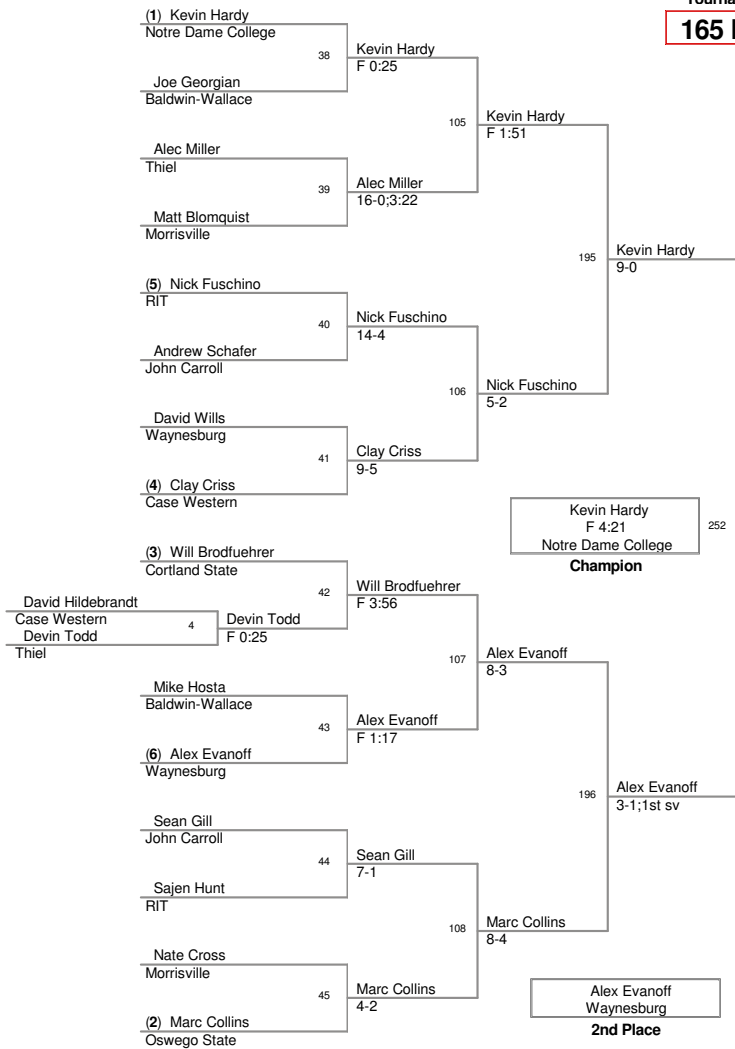

2009_RIT Invitational
Tournament

125 Lbs

2009_RIT Invitational
Tournament

141 Lbs

2009_RIT Invitational
Tournament

149 Lbs

2009_RIT Invitational
Tournament

165 Lbs

2009_RIT Invitational
Tournament

174 Lbs

184 Lbs

2009_RIT Invitational
Tournament

197 Lbs