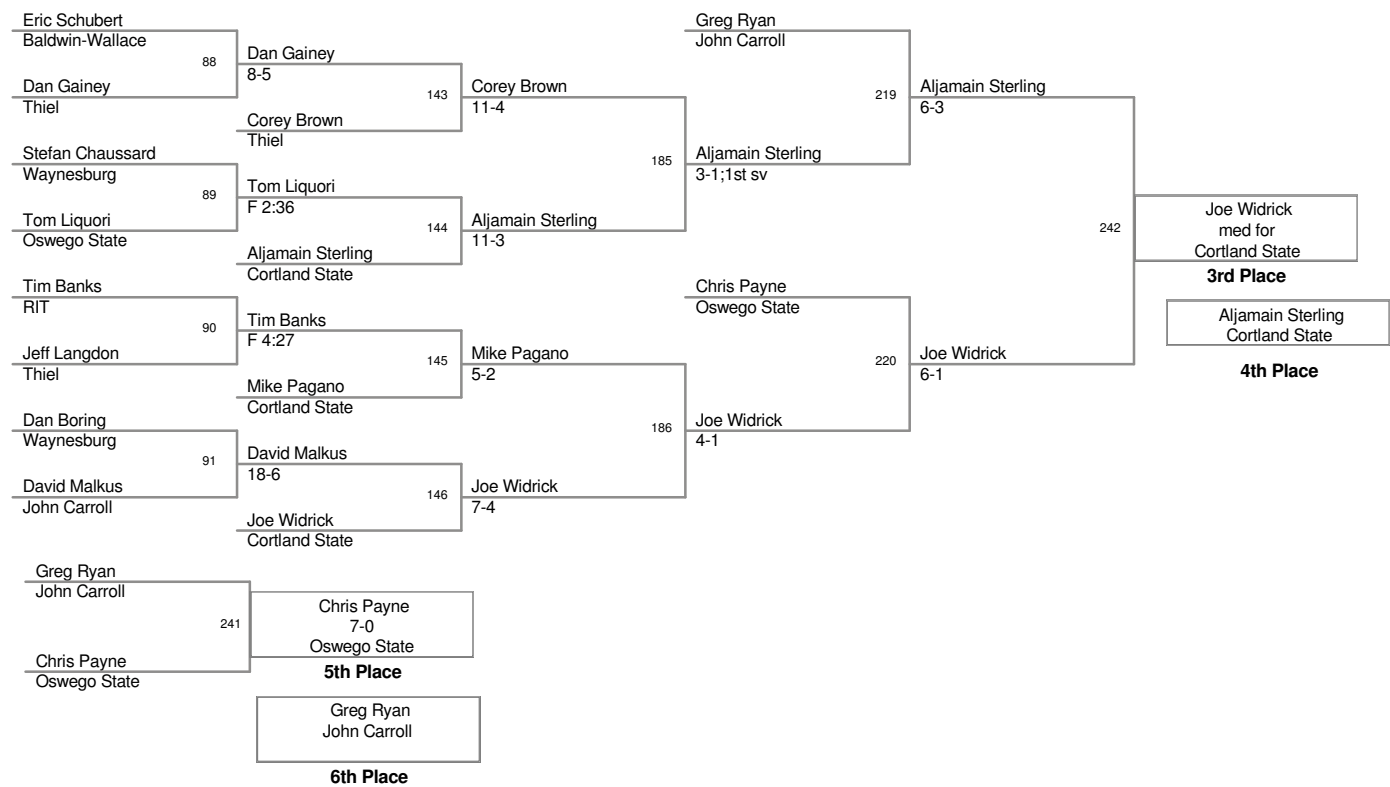

2009_RIT Invitational
Tournament

125 Lbs

2009_RIT Invitational
Tournament

141 Lbs

2009_RIT Invitational
Tournament

149 Lbs

2009_RIT Invitational
Tournament

165 Lbs