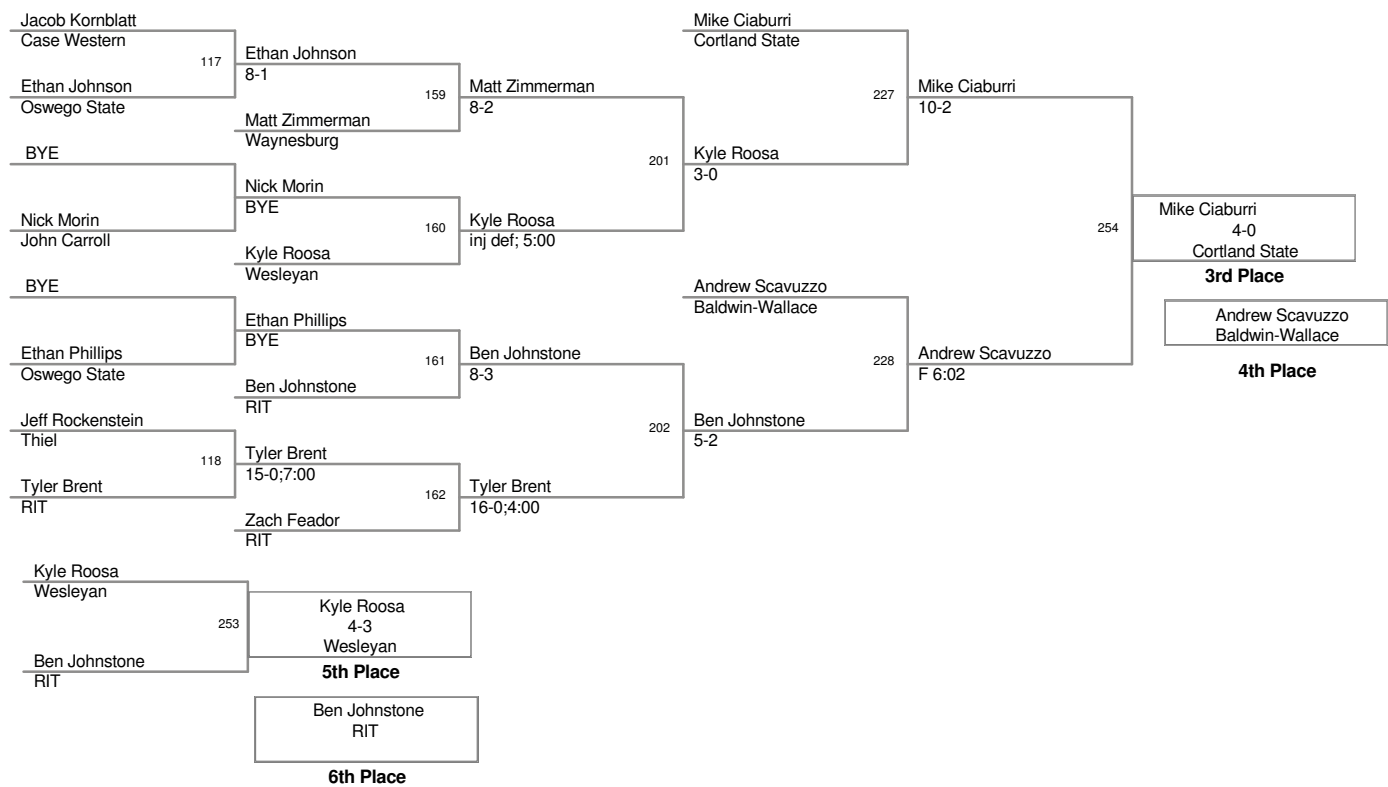

2009_RIT Invitational
Tournament

174 Lbs