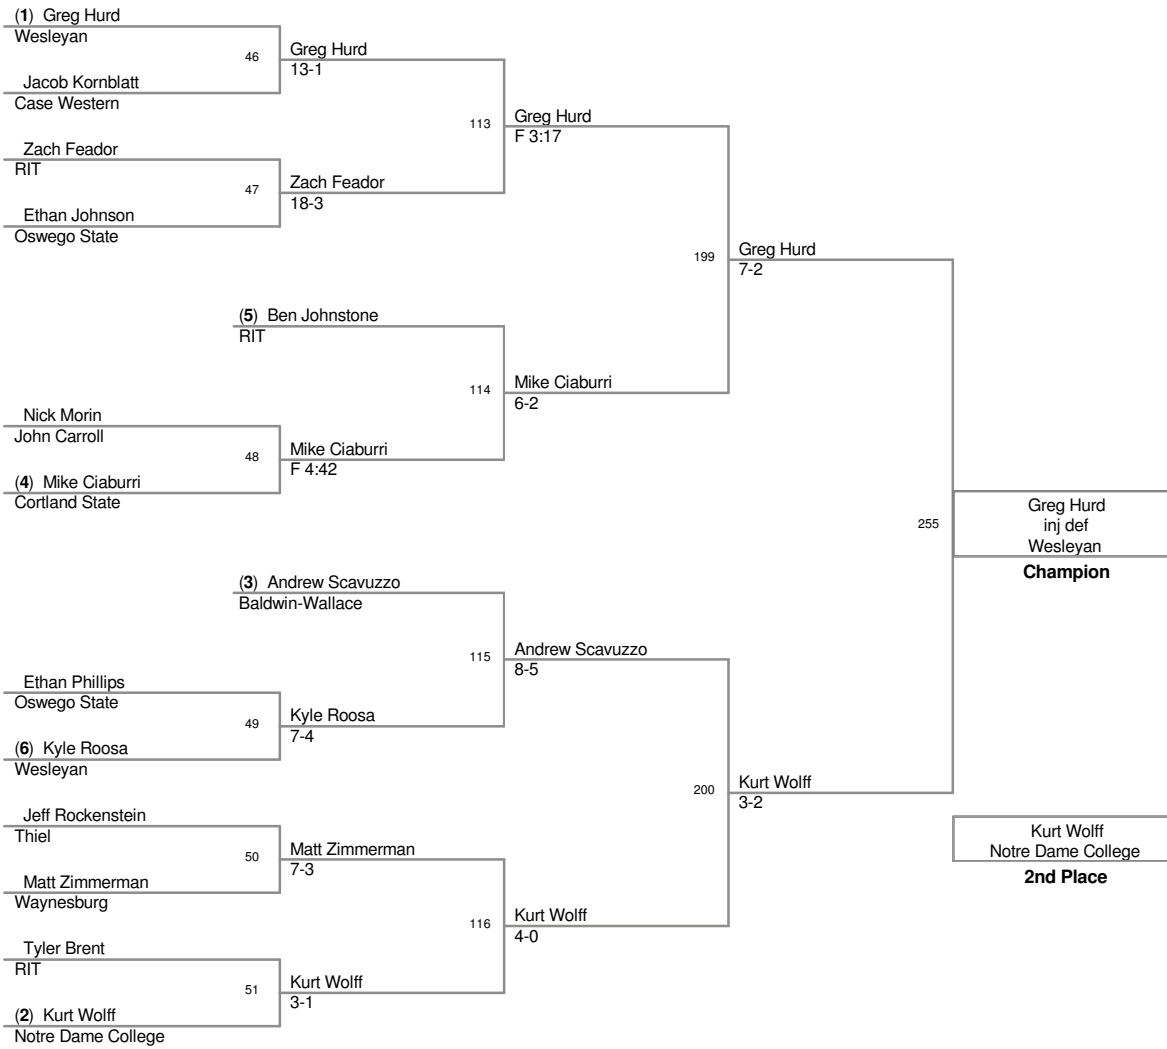

2009_RIT Invitational
Tournament

174 Lbs