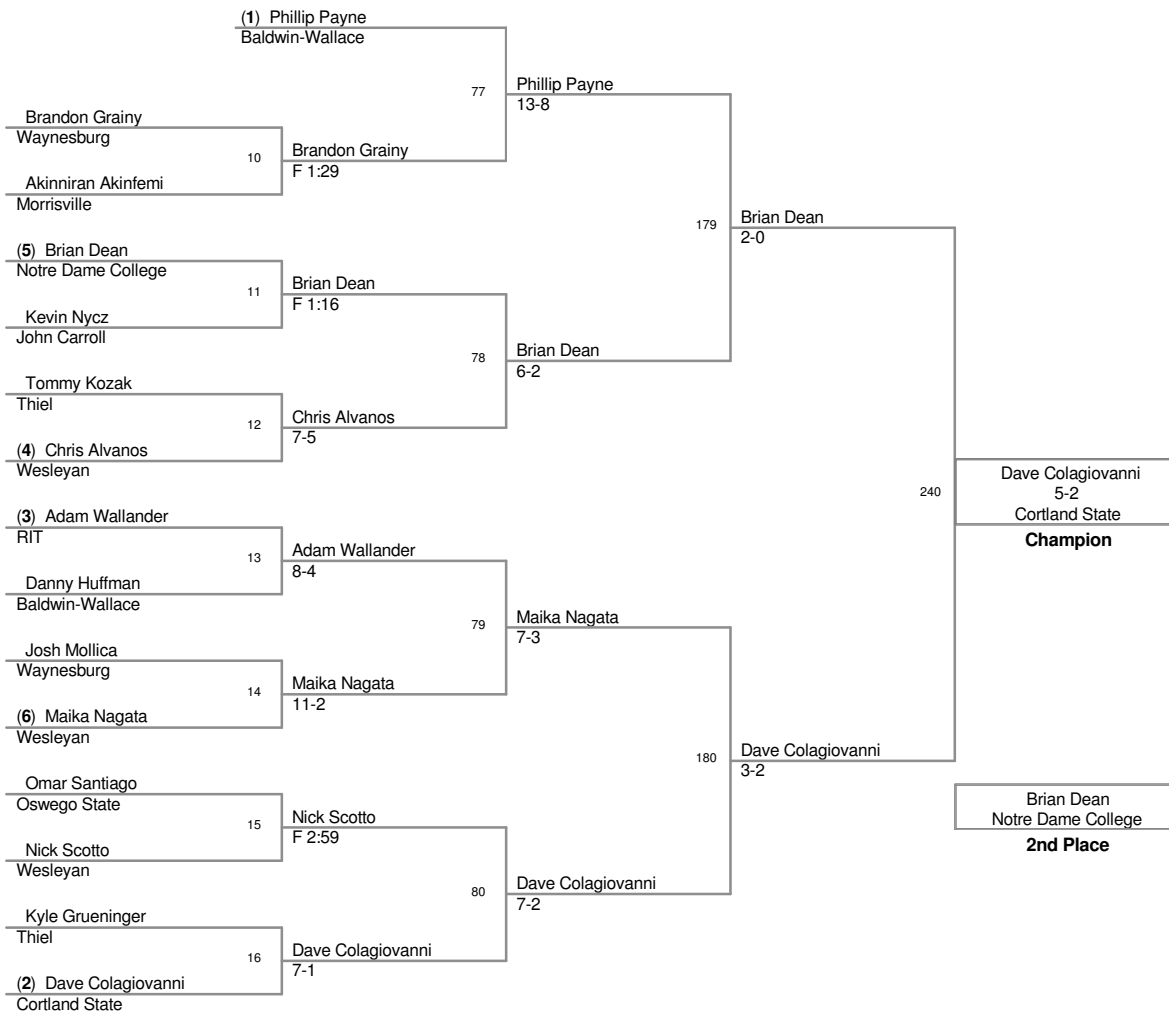

2009_RIT Invitational
Tournament

125 Lbs

2009_RIT Invitational
Tournament

141 Lbs

2009_RIT Invitational
Tournament

149 Lbs

2009_RIT Invitational
Tournament

165 Lbs