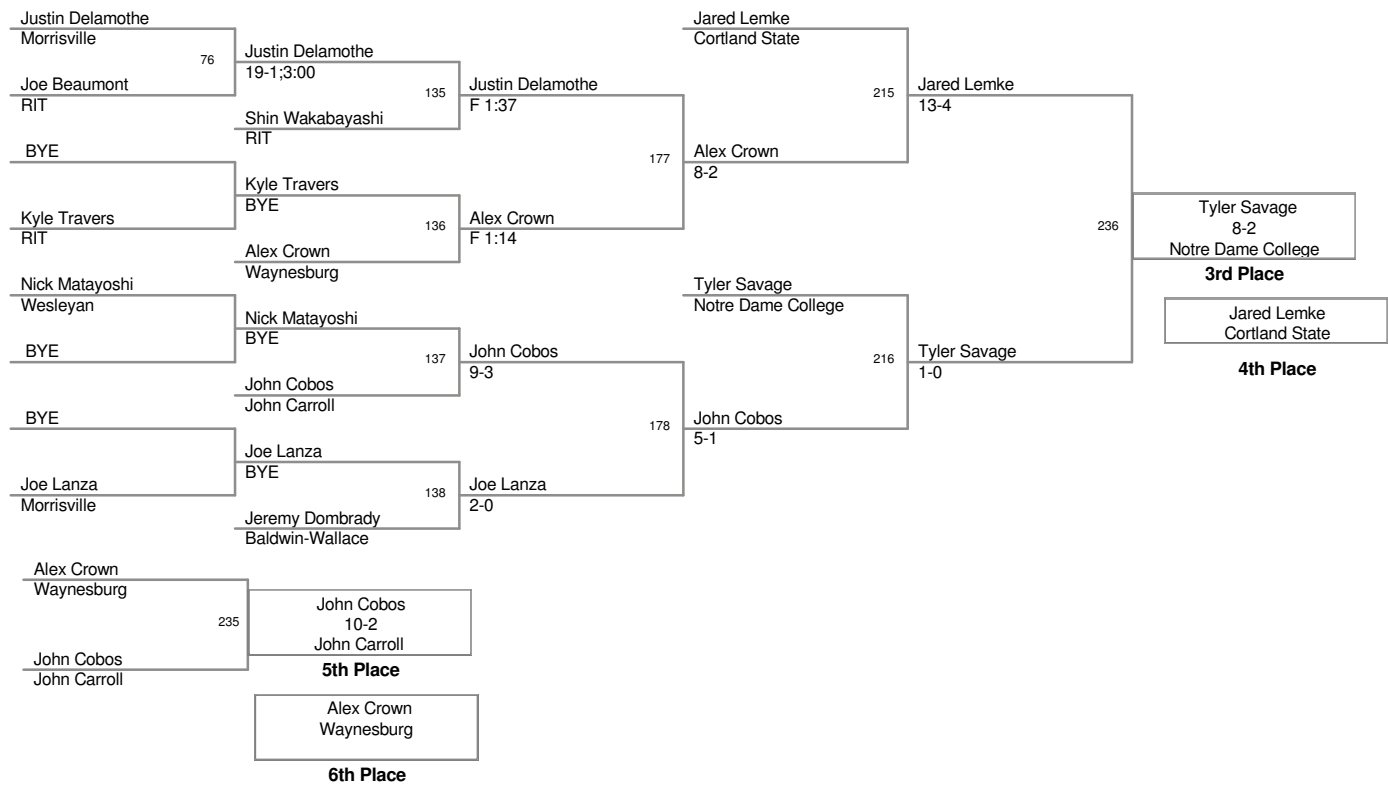

2009_RIT Invitational
Tournament

125 Lbs

2009_RIT Invitational
Tournament

141 Lbs

2009_RIT Invitational
Tournament

149 Lbs

2009_RIT Invitational
Tournament

165 Lbs

2009_RIT Invitational
Tournament

174 Lbs

184 Lbs

2009_RIT Invitational
Tournament

197 Lbs