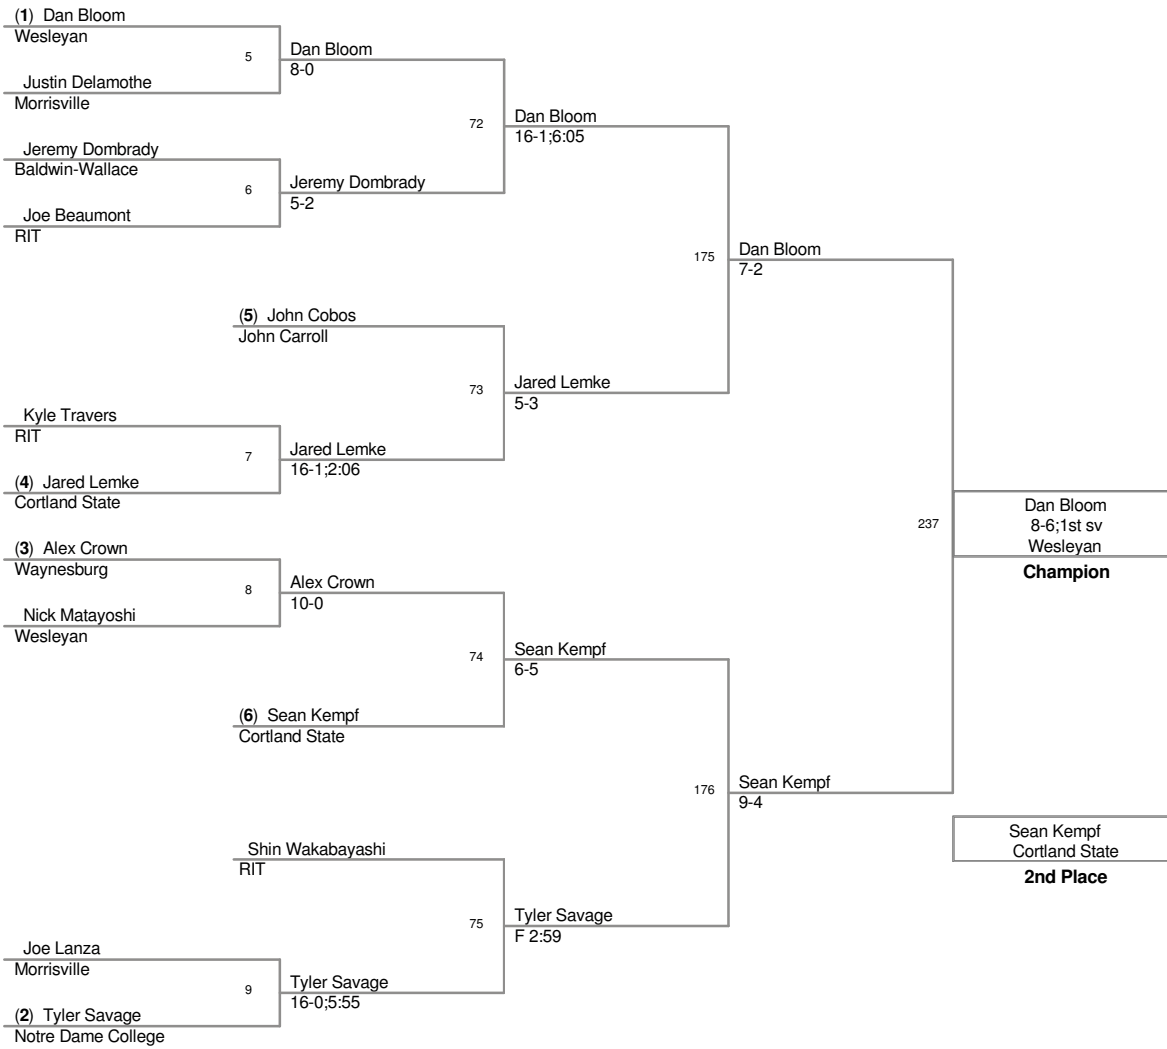

2009_RIT Invitational
Tournament

125 Lbs

2009_RIT Invitational
Tournament

141 Lbs

2009_RIT Invitational
Tournament

149 Lbs

2009_RIT Invitational
Tournament

165 Lbs