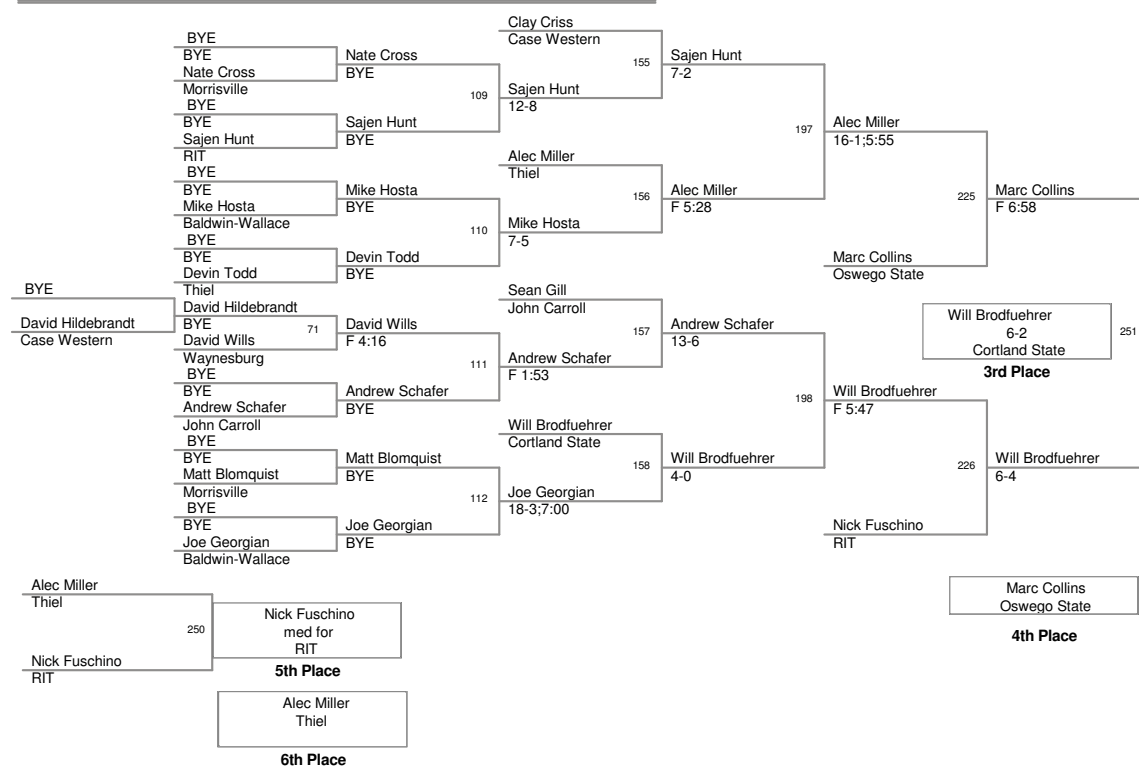

2009_RIT Invitational
Tournament

125 Lbs

2009_RIT Invitational
Tournament

141 Lbs

2009_RIT Invitational
Tournament

149 Lbs

2009_RIT Invitational
Tournament

165 Lbs