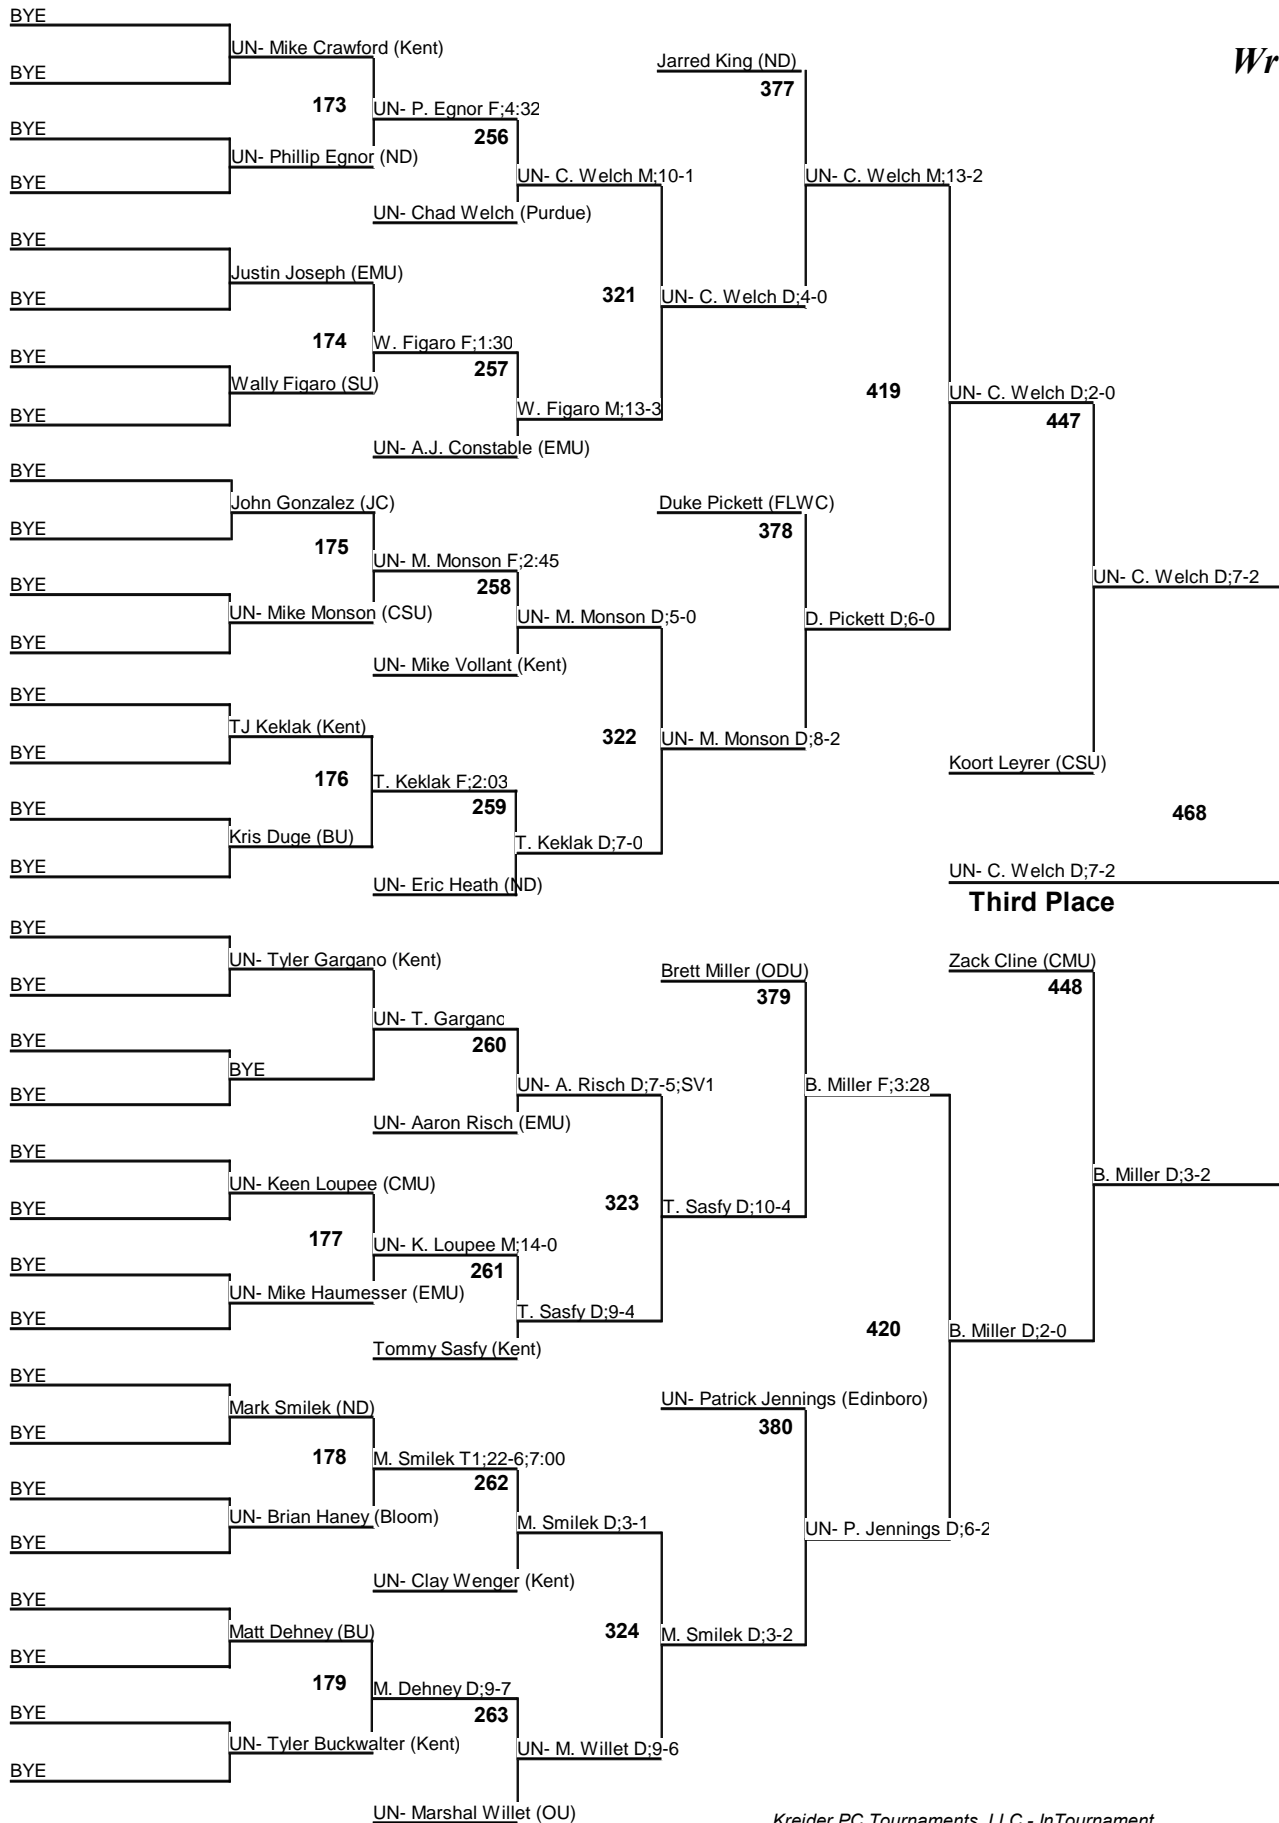

CSU OPEN

165 Wrestleback

CSU OPEN

174 Wrestleback