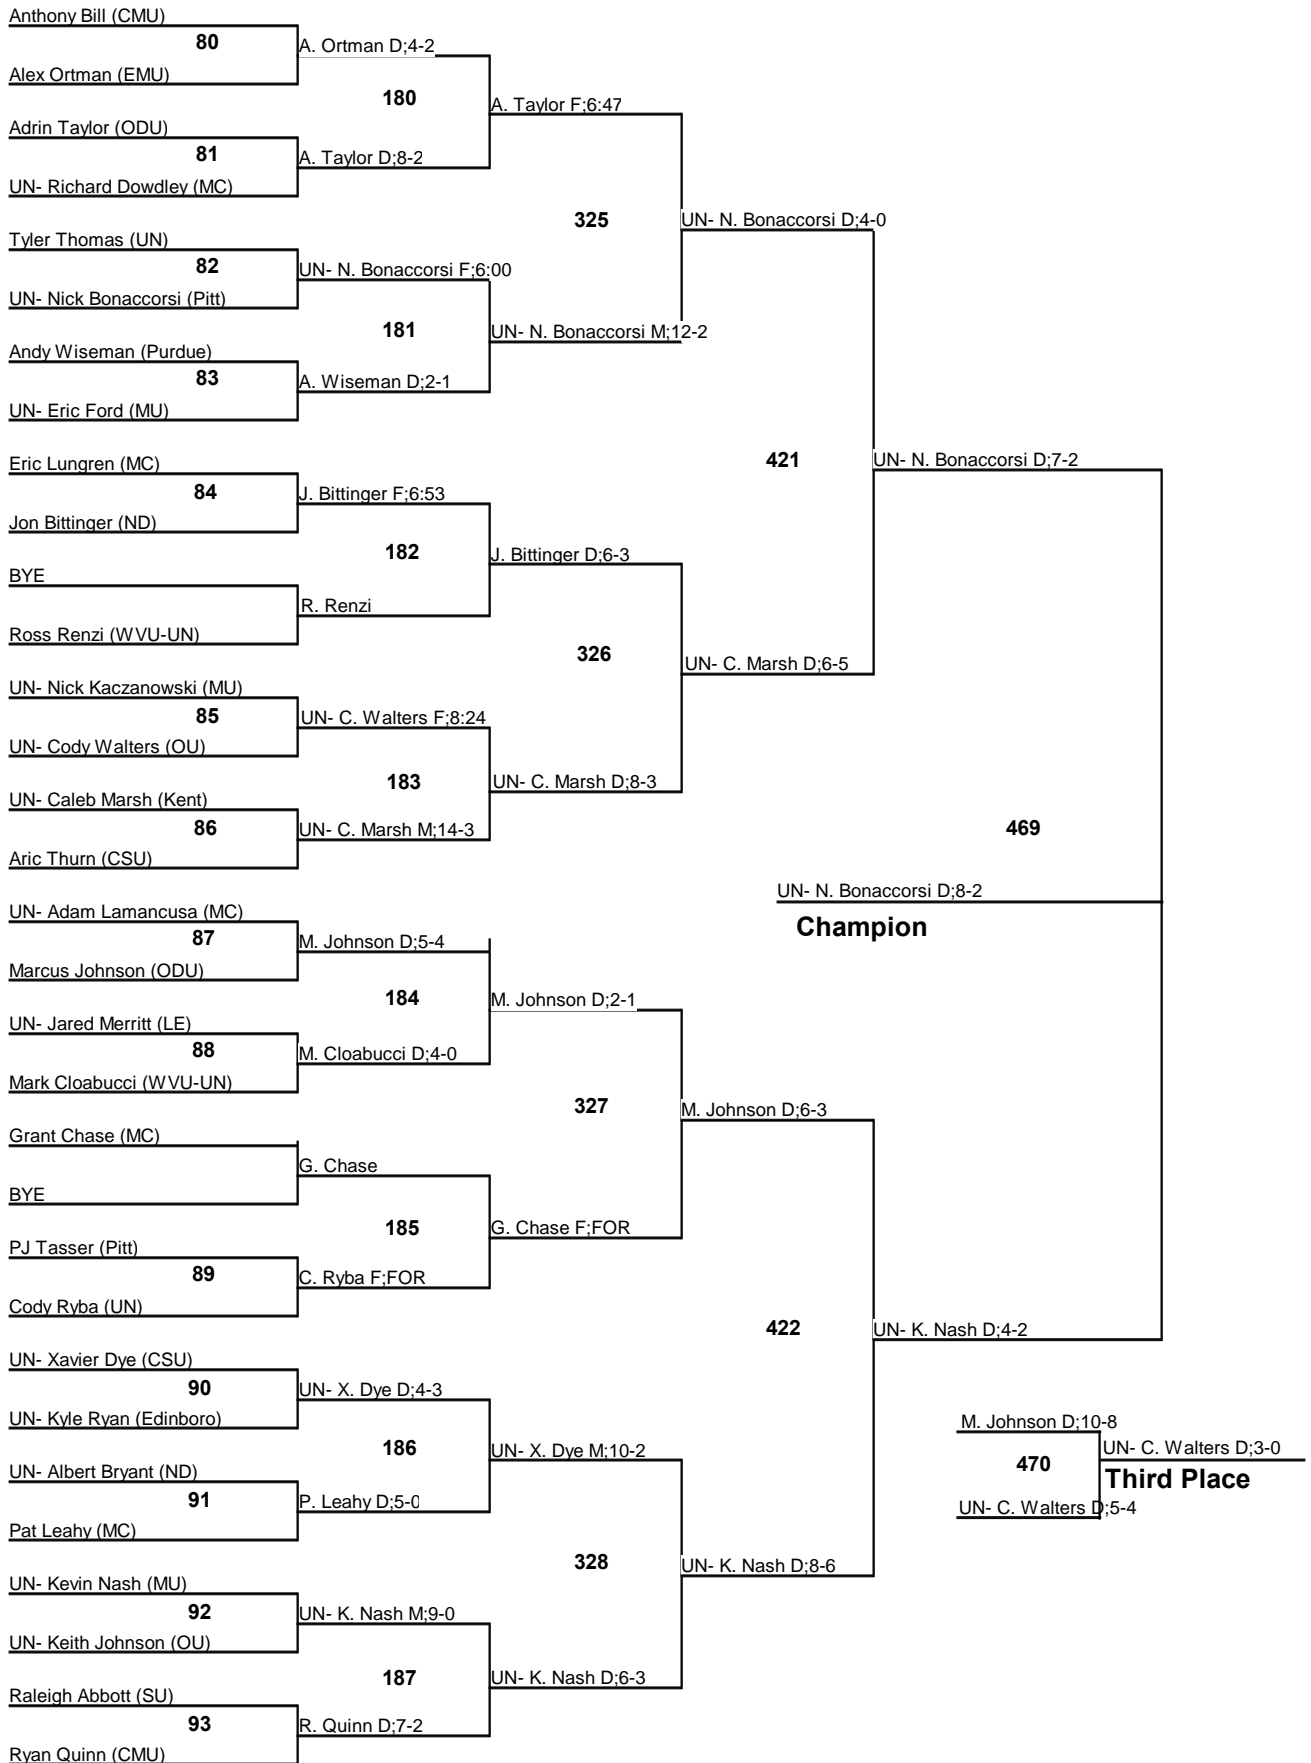

CSU OPEN

165 Wrestleback

CSU OPEN

174 Wrestleback