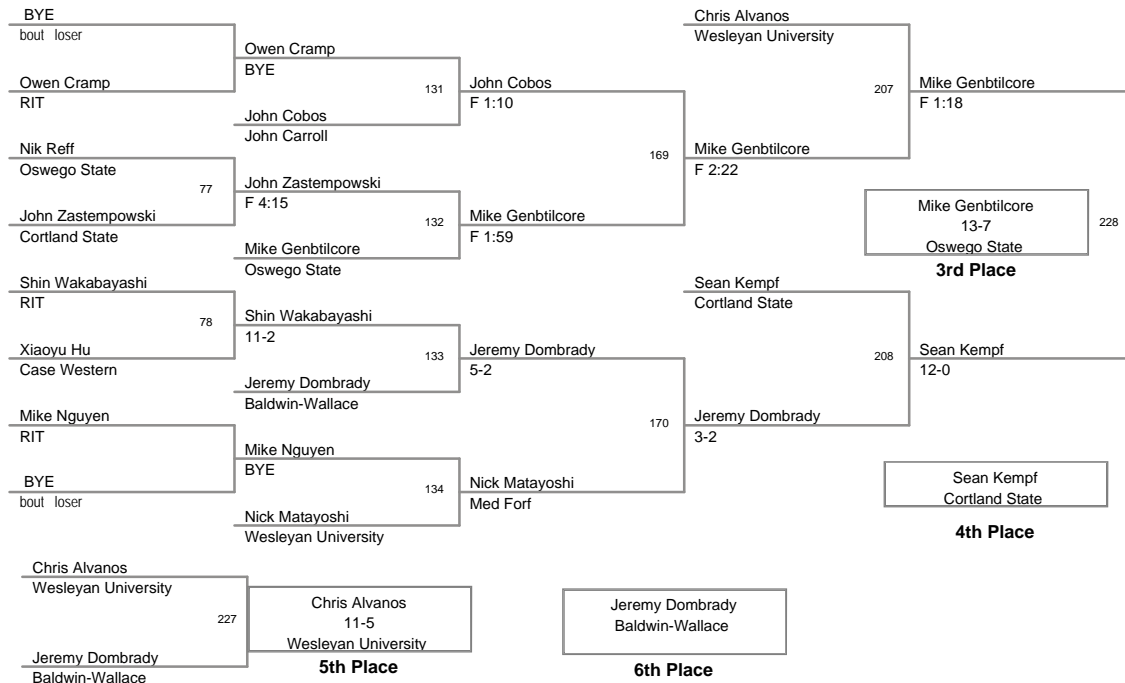

Plc	Points	Team	CH	CONS
1	148.5	Cortland State	-	-
2	103	Wesleyan University	-	-
3	94.5	Oswego State	-	-
4	94	Baldwin-Wallace	-	-
5	84	John Carroll	-	-
6	52.5	SUNY Morrisville	-	-
7	44.5	Case Western	-	-
8	27	Kings College	-	-
9	17	RIT	-	-

MOW: 125 - Joey Schwartz from Wesleyan University

2010 RIT Invitational
2010 RIT Invita Division

125 Lbs

2010 RIT Invitational
2010 RIT Invita Division

133 Lbs

2010 RIT Invitational
2010 RIT Invita Division