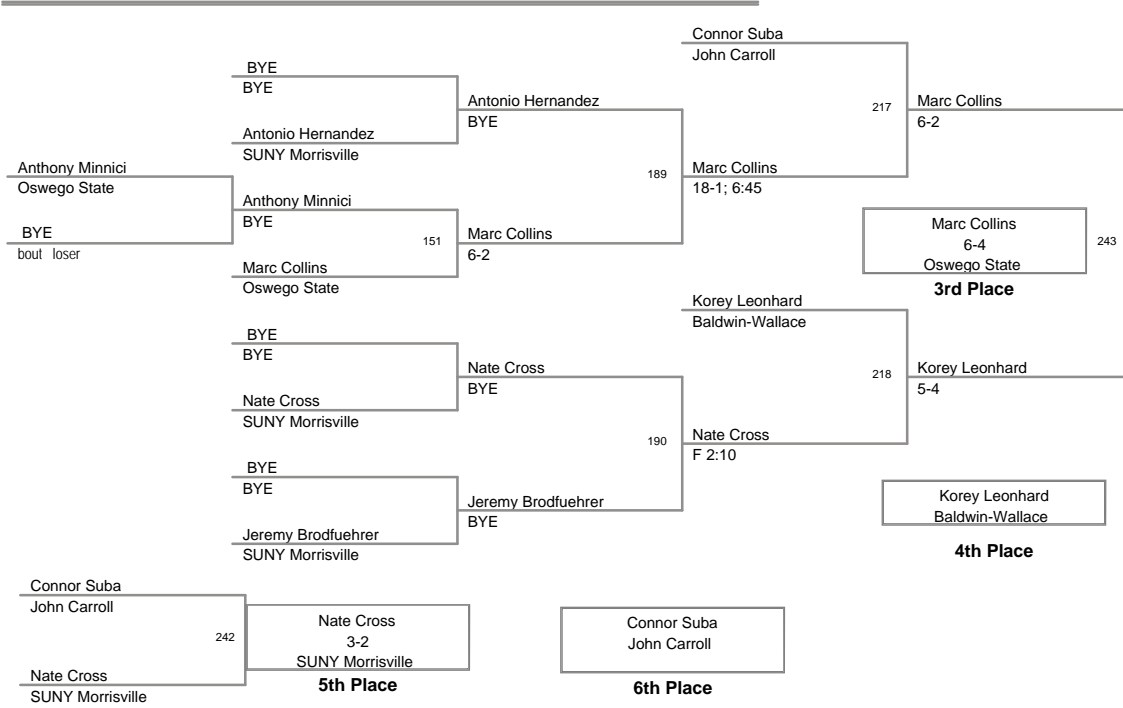

141 Lbs

2010 RIT Invitational
2010 RIT Invita Division

157 Lbs

2010 RIT Invitational
2010 RIT Invita Division

165 Lbs

2010 RIT Invitational
2010 RIT Invita Division

174 Lbs

2010 RIT Invitational
2010 RIT Invita Division