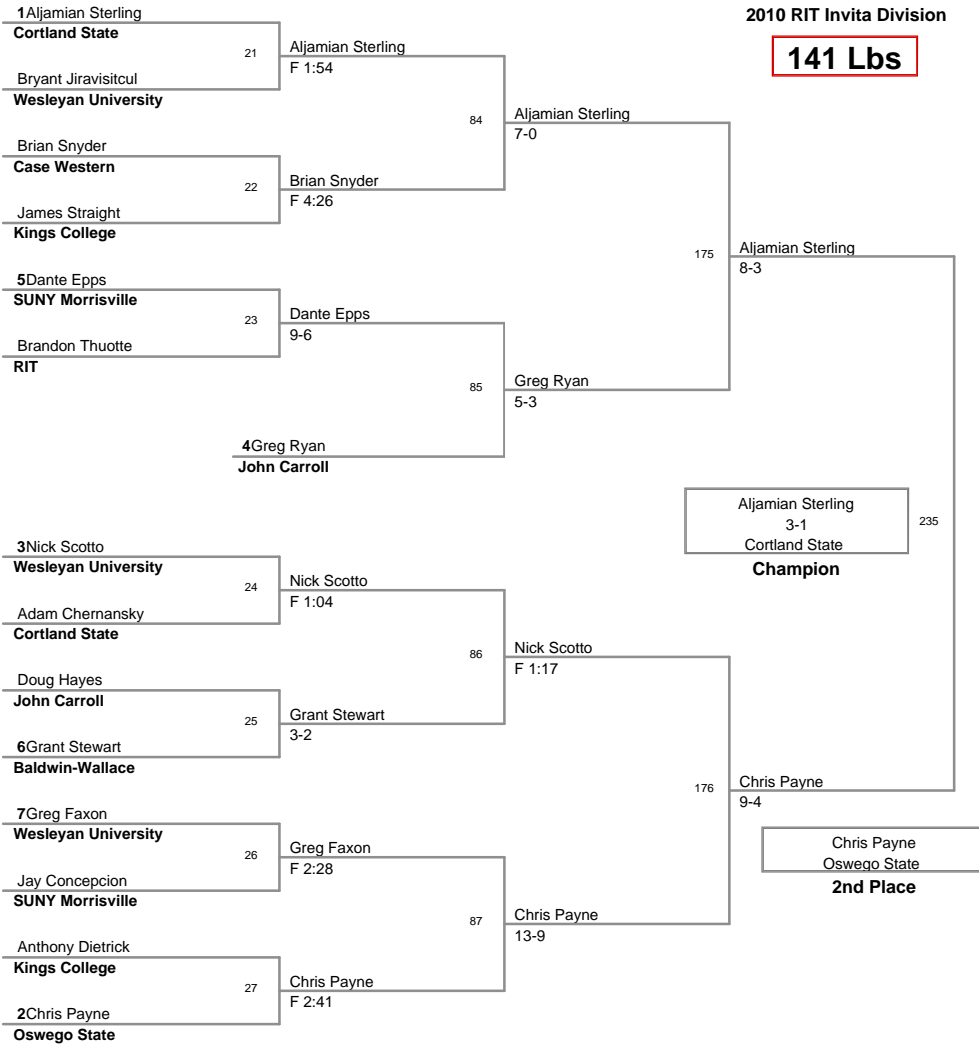

2010 RIT Invitational
2010 RIT Invita Division

141 Lbs