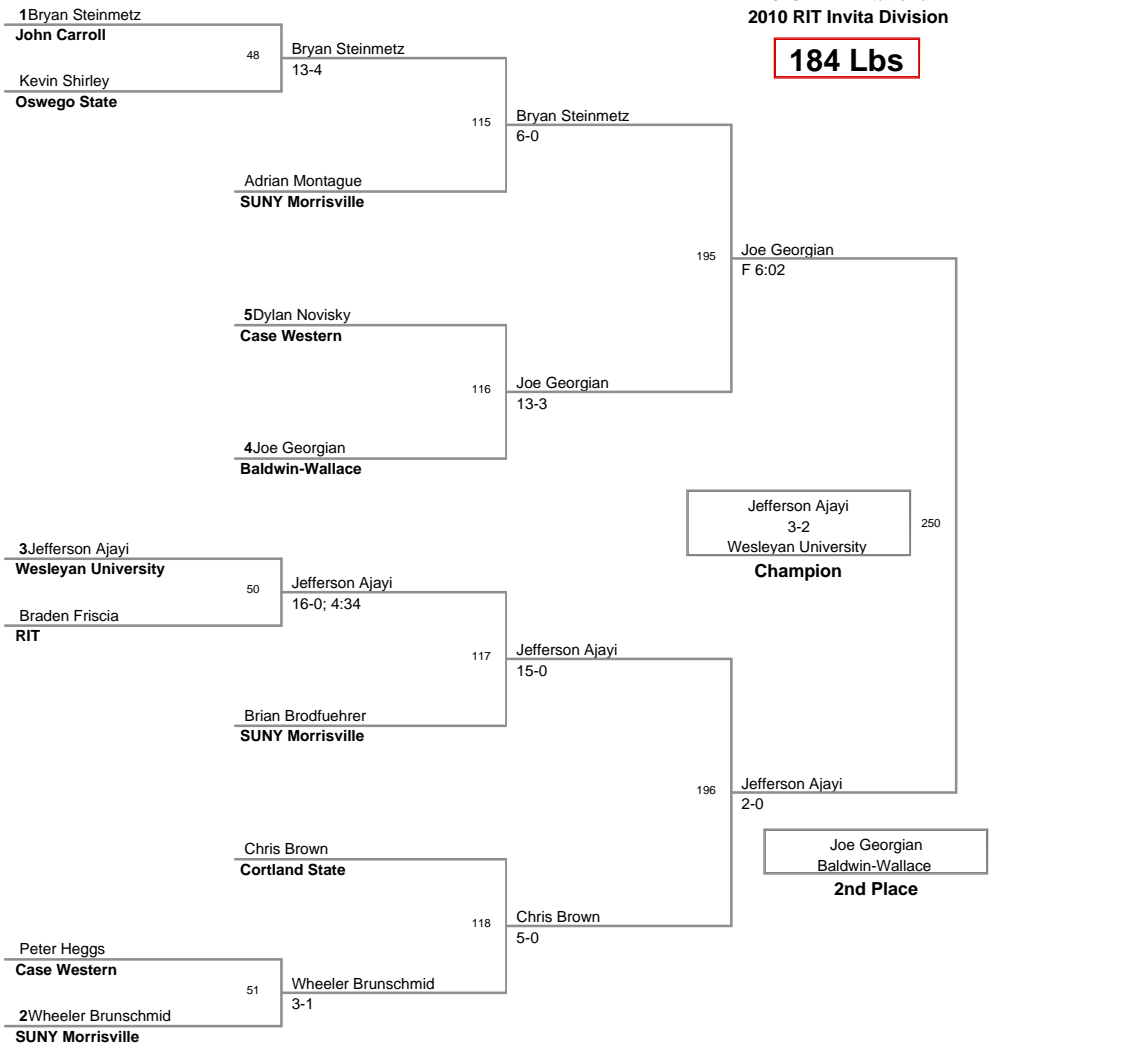

2010 RIT Invitational
2010 RIT Invita Division

184 Lbs