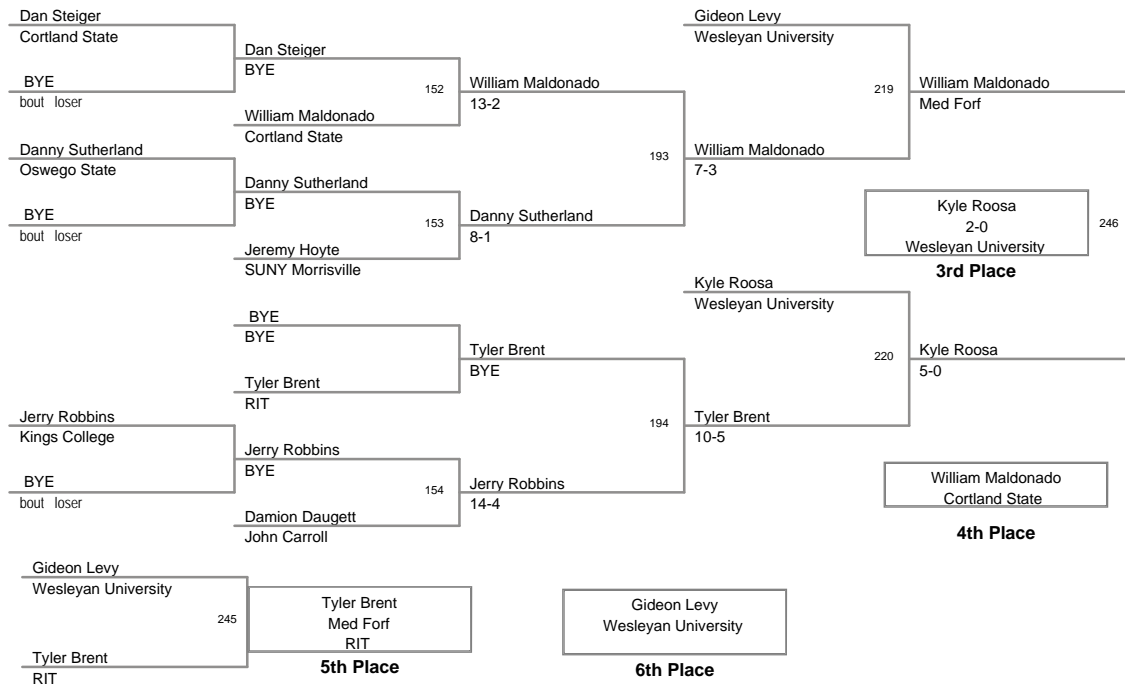

141 Lbs

2010 RIT Invitational
2010 RIT Invita Division

157 Lbs

2010 RIT Invitational
2010 RIT Invita Division

165 Lbs

2010 RIT Invitational
2010 RIT Invita Division

174 Lbs

2010 RIT Invitational
2010 RIT Invita Division