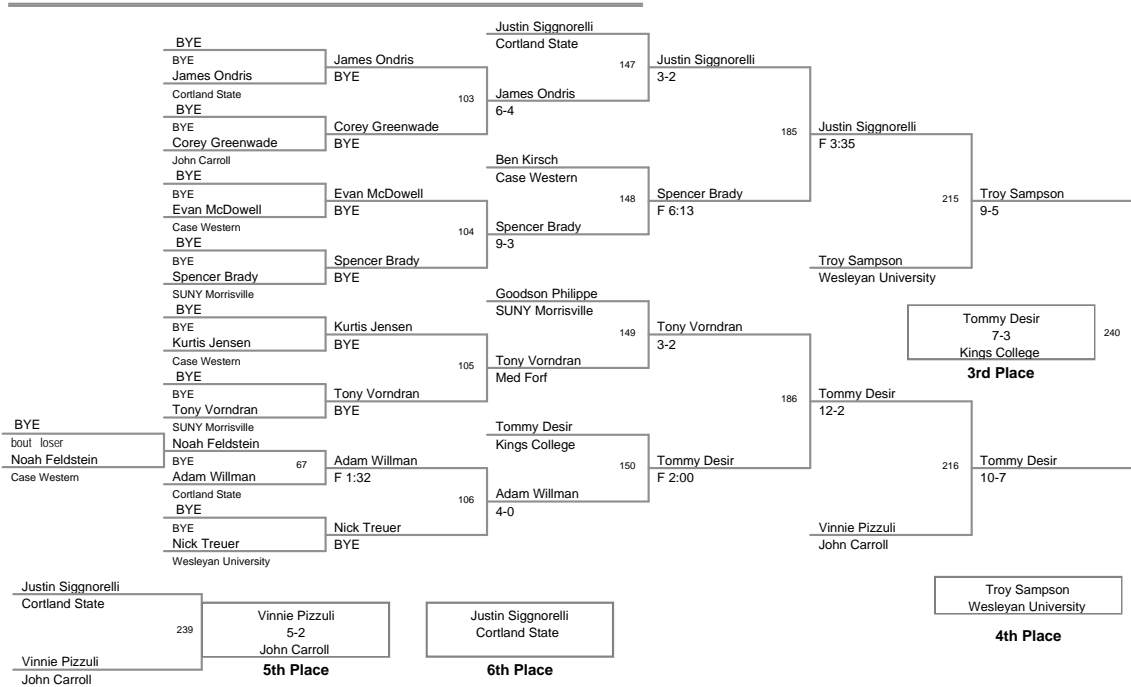

2010 RIT Invitational
2010 RIT Invita Division

157 Lbs