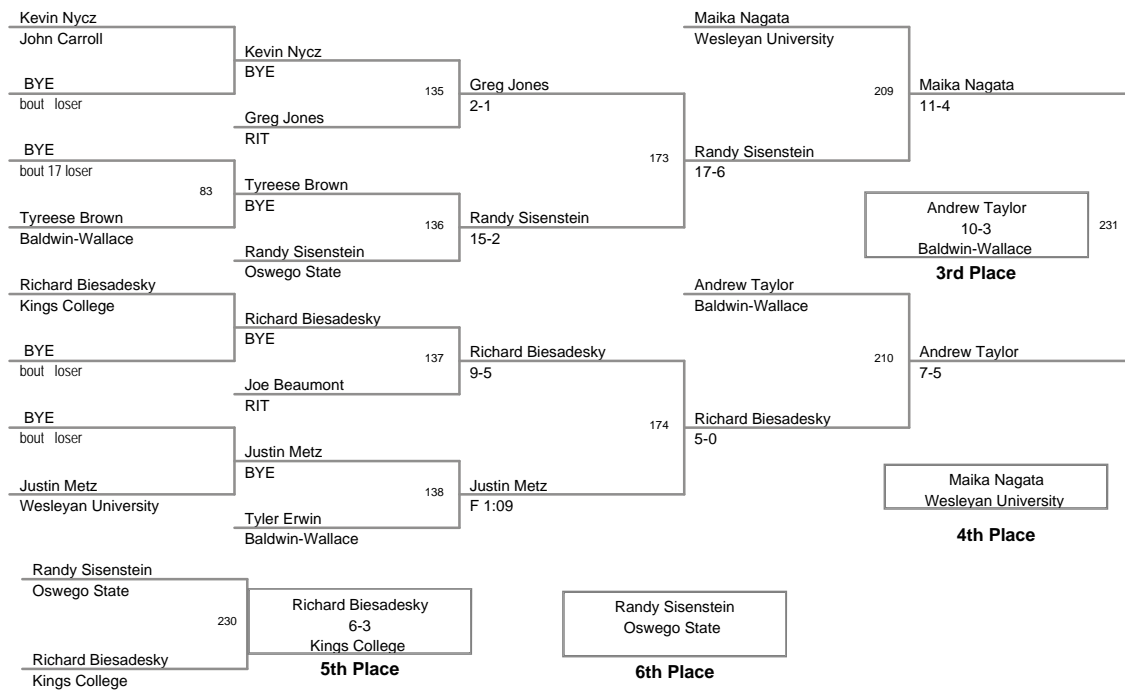

MOW: 125 - Joey Schwartz from Wesleyan University

2010 RIT Invitational
2010 RIT Invita Division

125 Lbs

2010 RIT Invitational
2010 RIT Invita Division

133 Lbs

2010 RIT Invitational
2010 RIT Invita Division