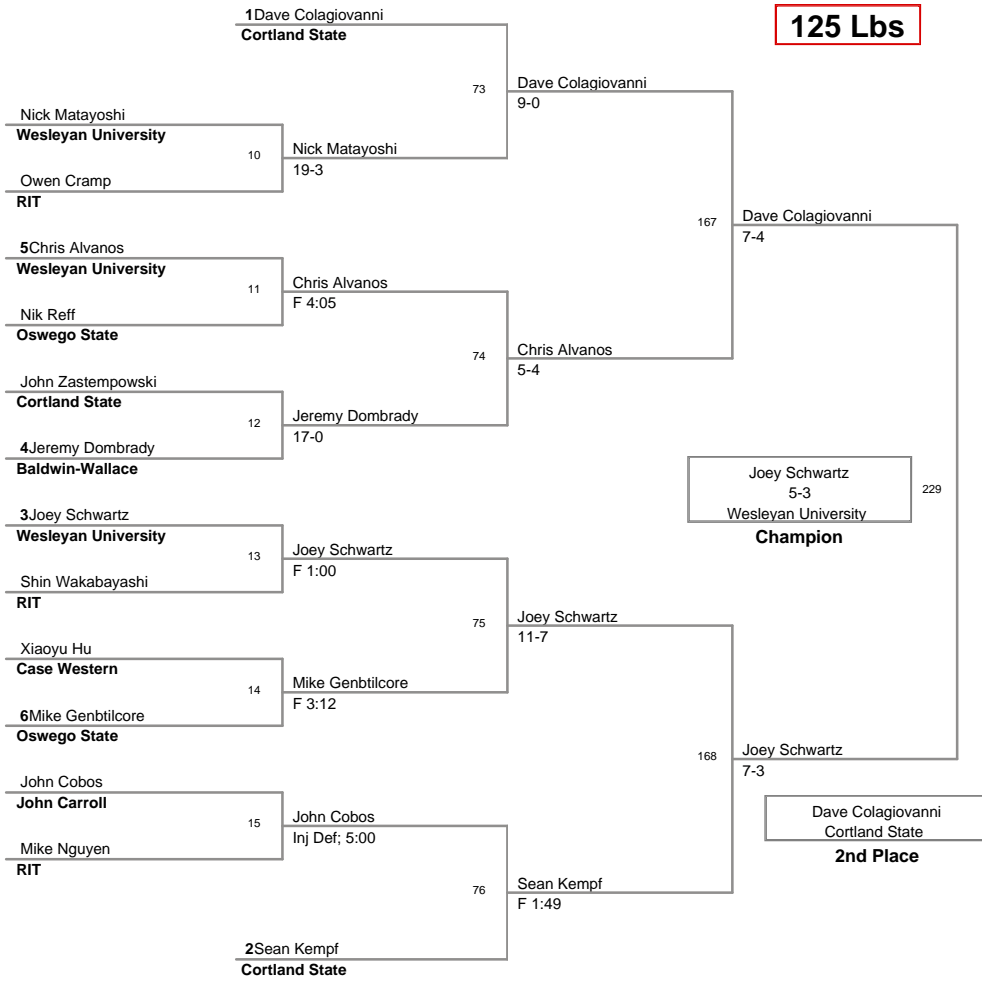

Plc	Points	Team	CH	CONS
1	148.5	Cortland State	-	-
2	103	Wesleyan University	-	-
3	94.5	Oswego State	-	-
4	94	Baldwin-Wallace	-	-
5	84	John Carroll	-	-
6	52.5	SUNY Morrisville	-	-
7	44.5	Case Western	-	-
8	27	Kings College	-	-
9	17	RIT	-	-

MOW: 125 - Joey Schwartz from Wesleyan University

2010 RIT Invitational
2010 RIT Invita Division

125 Lbs

2010 RIT Invitational
2010 RIT Invita Division

133 Lbs

2010 RIT Invitational
2010 RIT Invita Division

184 Lbs

2010 RIT Invitational
2010 RIT Invita Division

285 Lbs