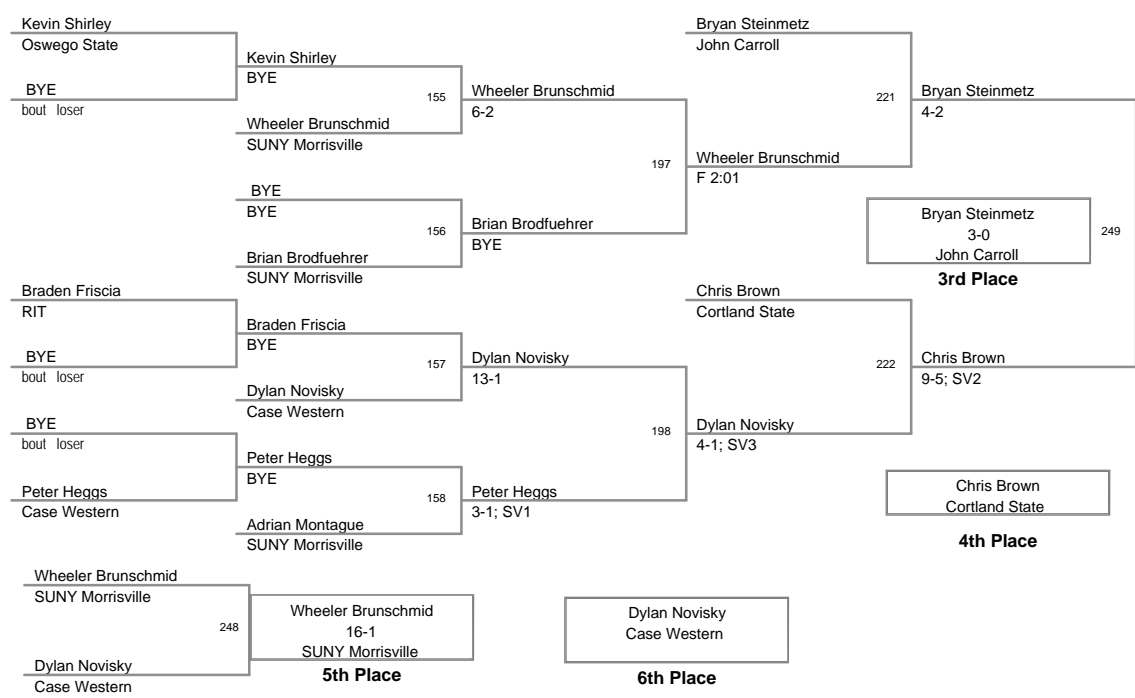

2010 RIT Invitational
2010 RIT Invita Division

184 Lbs