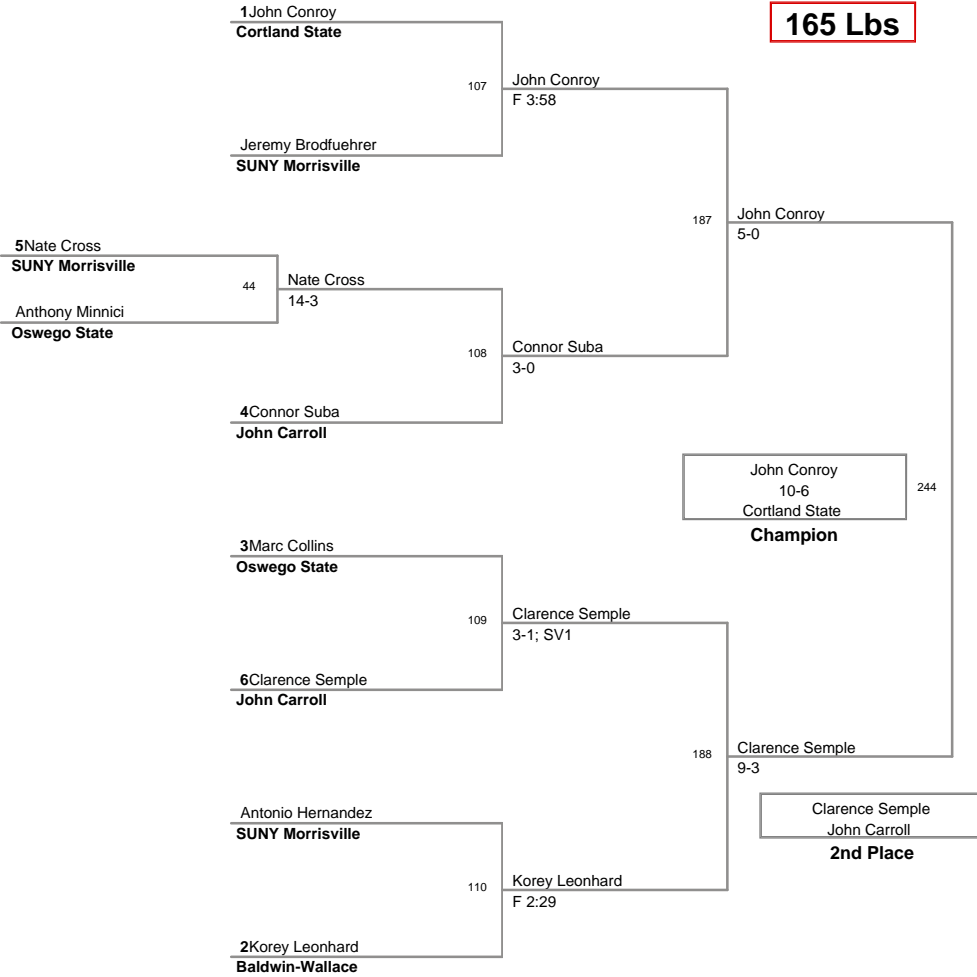

MOW: 125 - Joey Schwartz from Wesleyan University

2010 RIT Invitational
2010 RIT Invita Division

125 Lbs

2010 RIT Invitational
2010 RIT Invita Division

133 Lbs

2010 RIT Invitational
2010 RIT Invita Division

141 Lbs

2010 RIT Invitational
2010 RIT Invita Division

157 Lbs

2010 RIT Invitational
2010 RIT Invita Division

165 Lbs

2010 RIT Invitational
2010 RIT Invita Division

174 Lbs

2010 RIT Invitational
2010 RIT Invita Division

184 Lbs

2010 RIT Invitational
2010 RIT Invita Division

285 Lbs