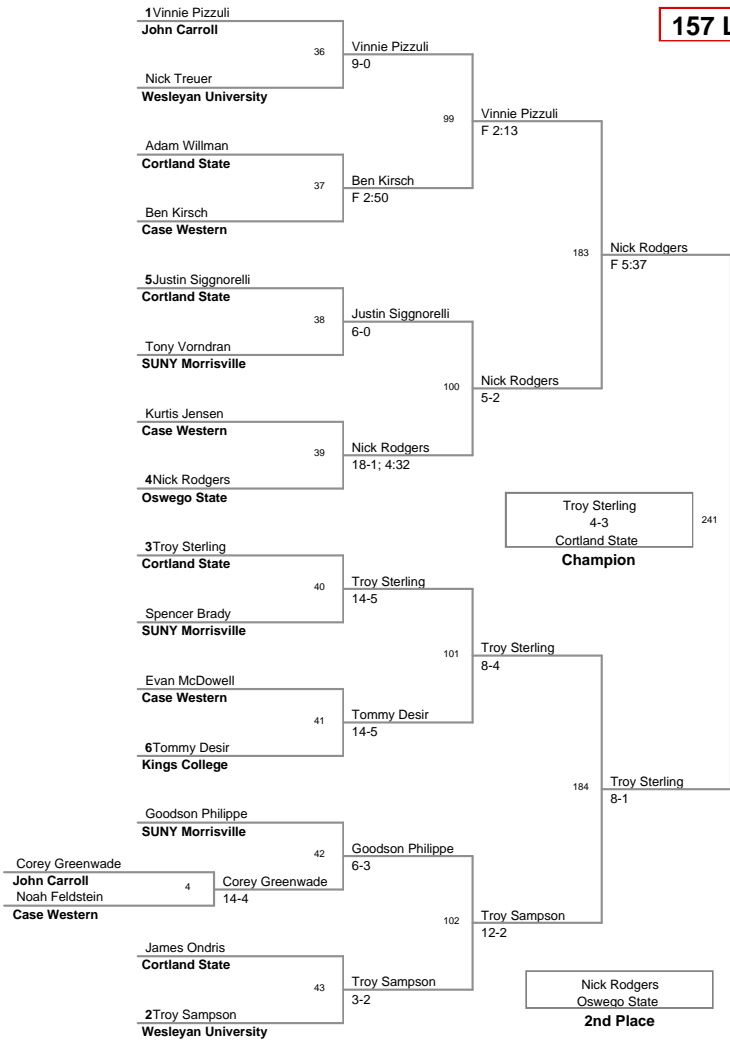

2010 RIT Invitational
2010 RIT Invita Division

157 Lbs