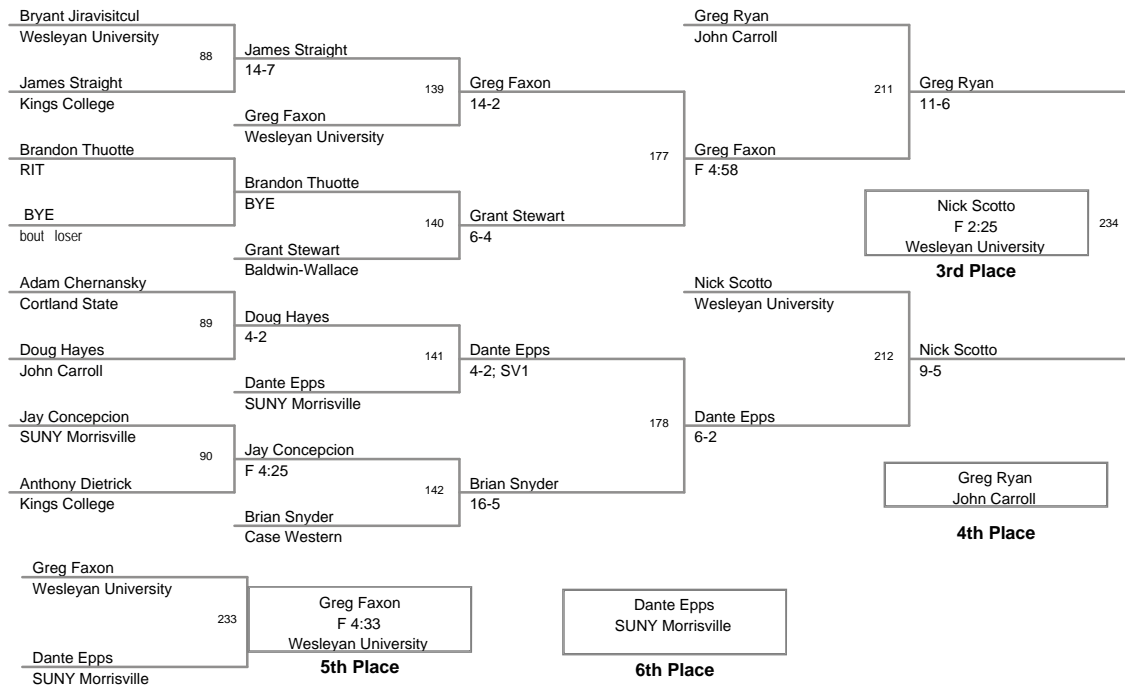

2010 RIT Invitational
2010 RIT Invita Division

141 Lbs