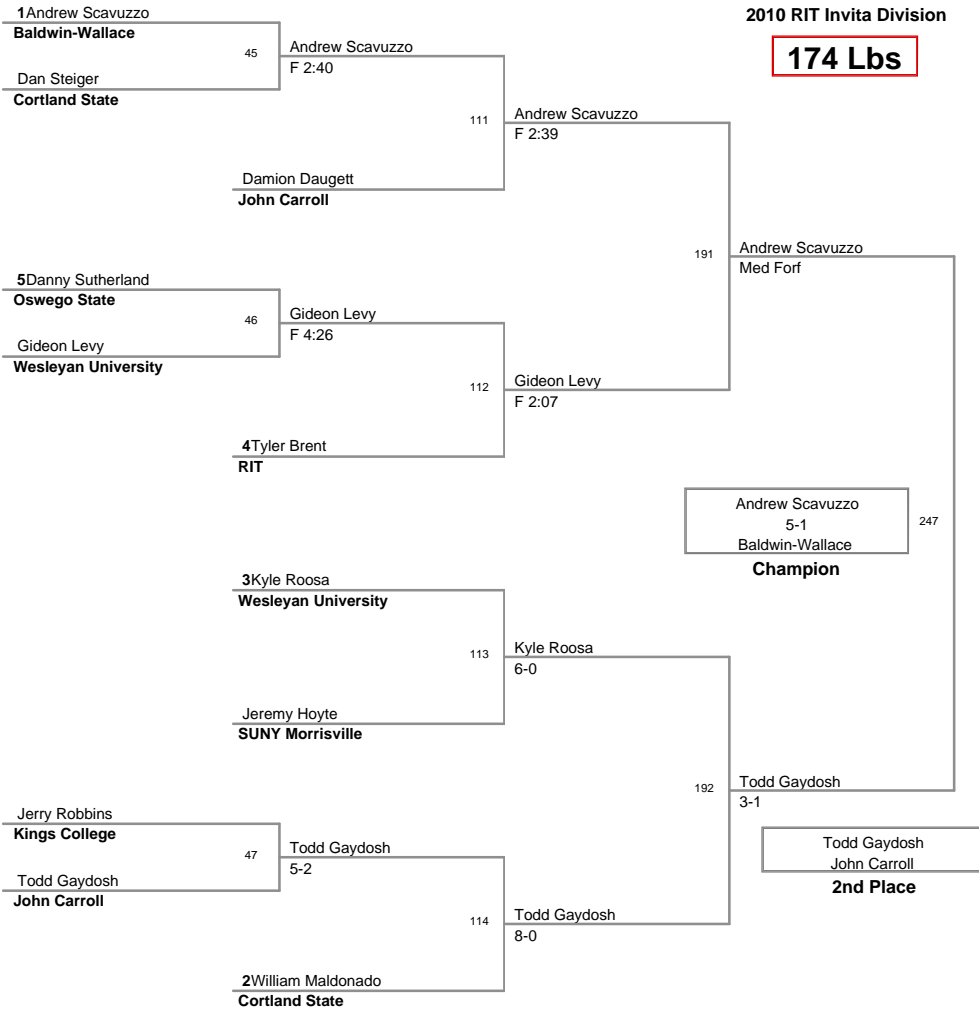

MOW: 125 - Joey Schwartz from Wesleyan University

2010 RIT Invitational
2010 RIT Invita Division

125 Lbs

2010 RIT Invitational
2010 RIT Invita Division

133 Lbs

2010 RIT Invitational
2010 RIT Invita Division

141 Lbs

2010 RIT Invitational
2010 RIT Invita Division

157 Lbs

2010 RIT Invitational
2010 RIT Invita Division

165 Lbs

2010 RIT Invitational
2010 RIT Invita Division

174 Lbs

2010 RIT Invitational
2010 RIT Invita Division