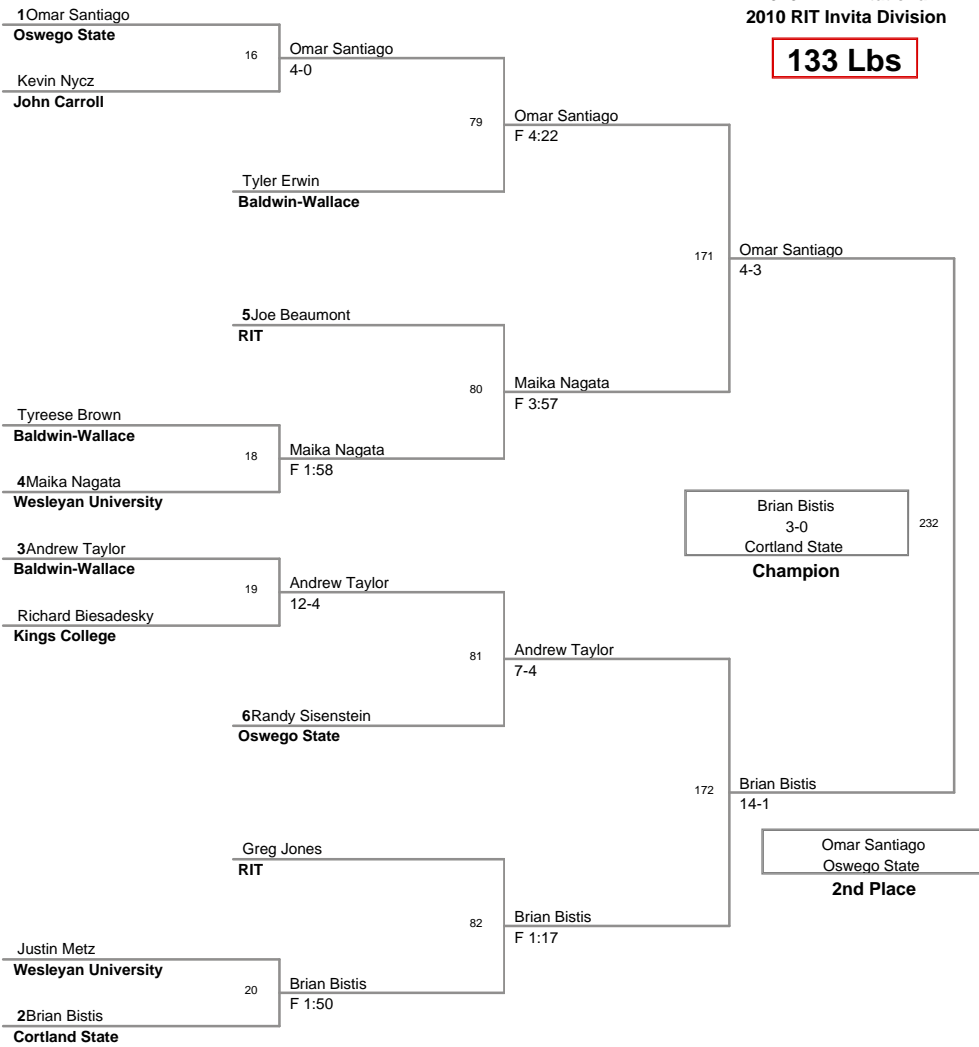

MOW: 125 - Joey Schwartz from Wesleyan University

2010 RIT Invitational
2010 RIT Invita Division

125 Lbs

2010 RIT Invitational
2010 RIT Invita Division

133 Lbs

2010 RIT Invitational
2010 RIT Invita Division