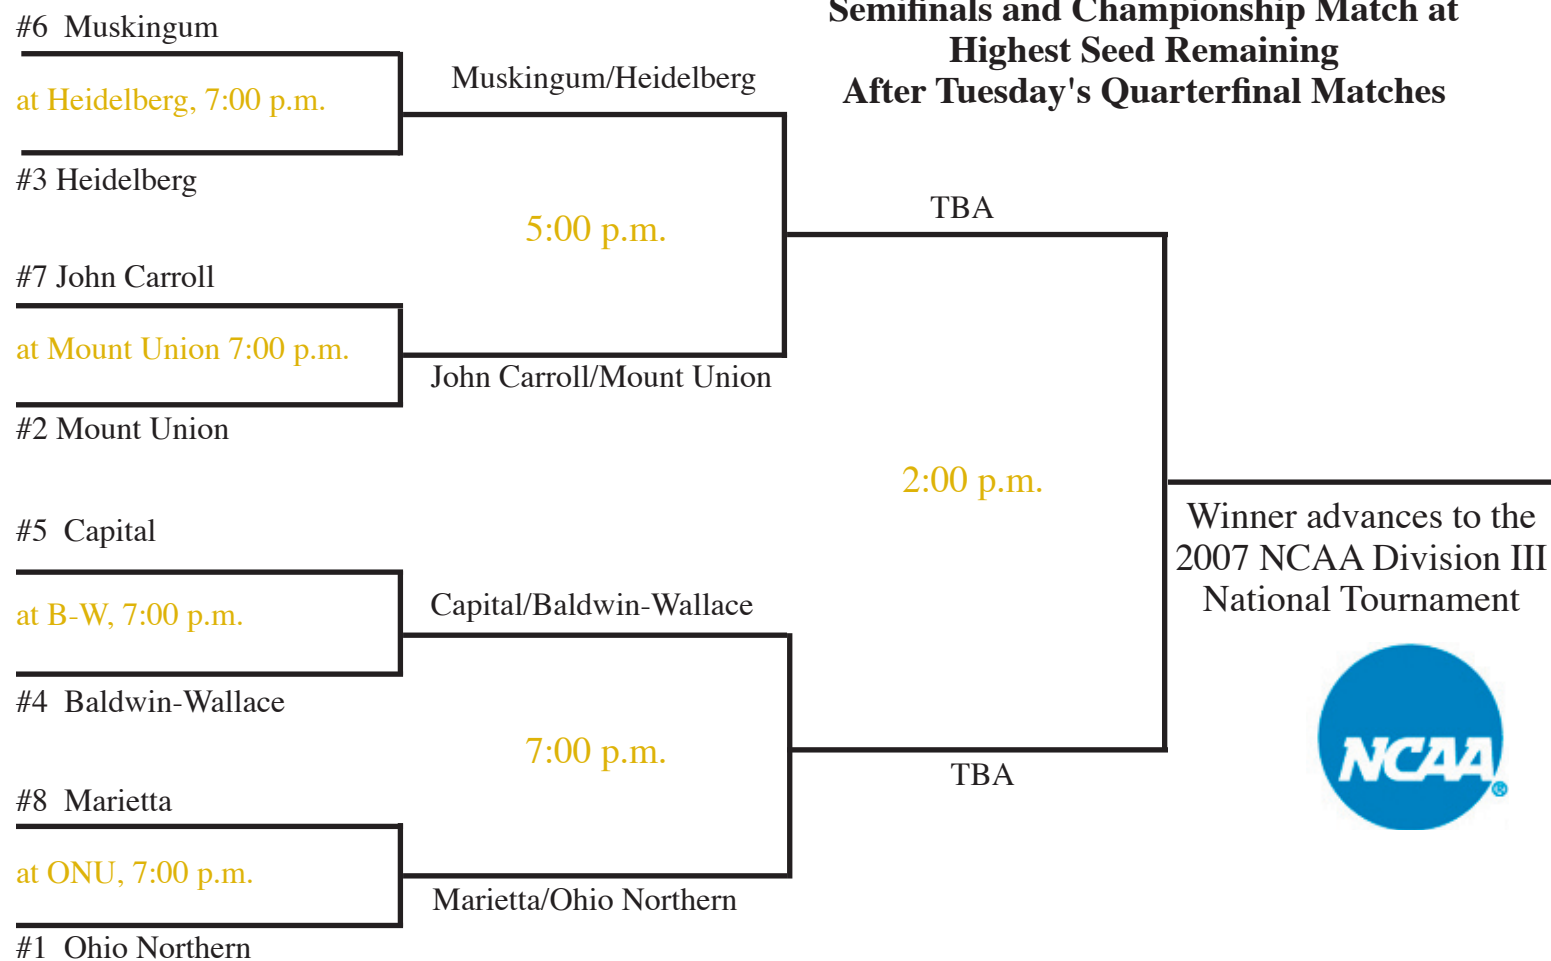

2007 OHIO ATHLETIC CONFERENCE TOURNAMENT BRACKET

**Tuesday,
October 30**

**Friday,
November 2**

**Saturday,
November 3**

#6 Muskingum
at Heidelberg, 7:00 p.m.

#3 Heidelberg

#7 John Carroll
at Mount Union 7:00 p.m.