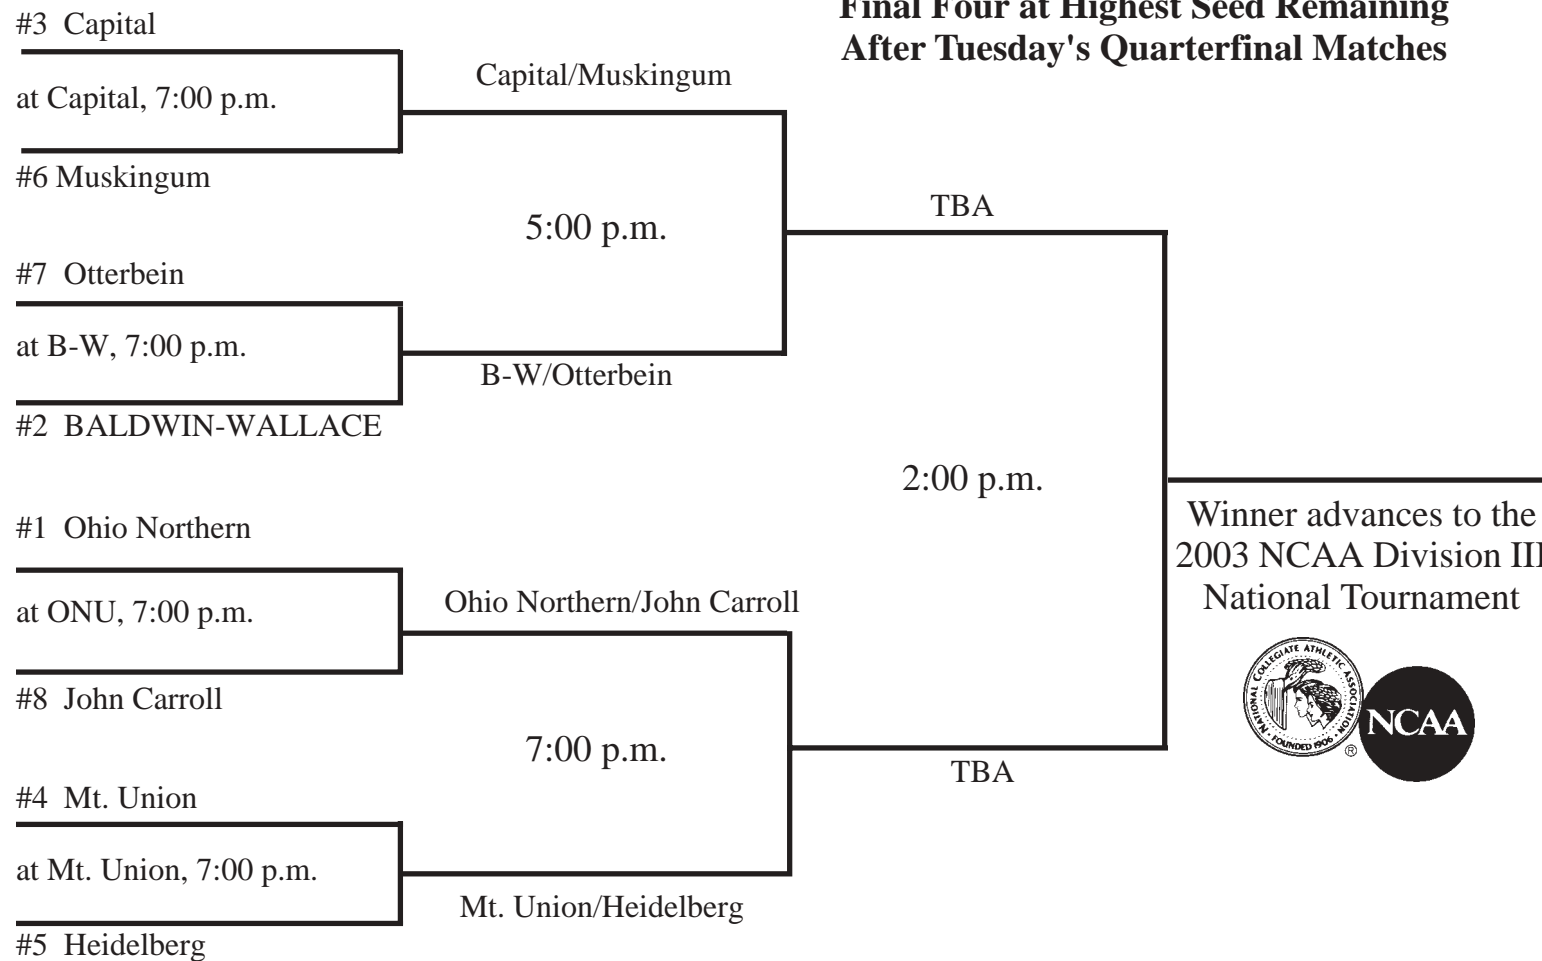

Tuesday, November 2	Friday, November 5	Saturday, November 6
--------------------------------	-------------------------------	---------------------------------

Winner advances to the
2003 NCAA Division III
National Tournament