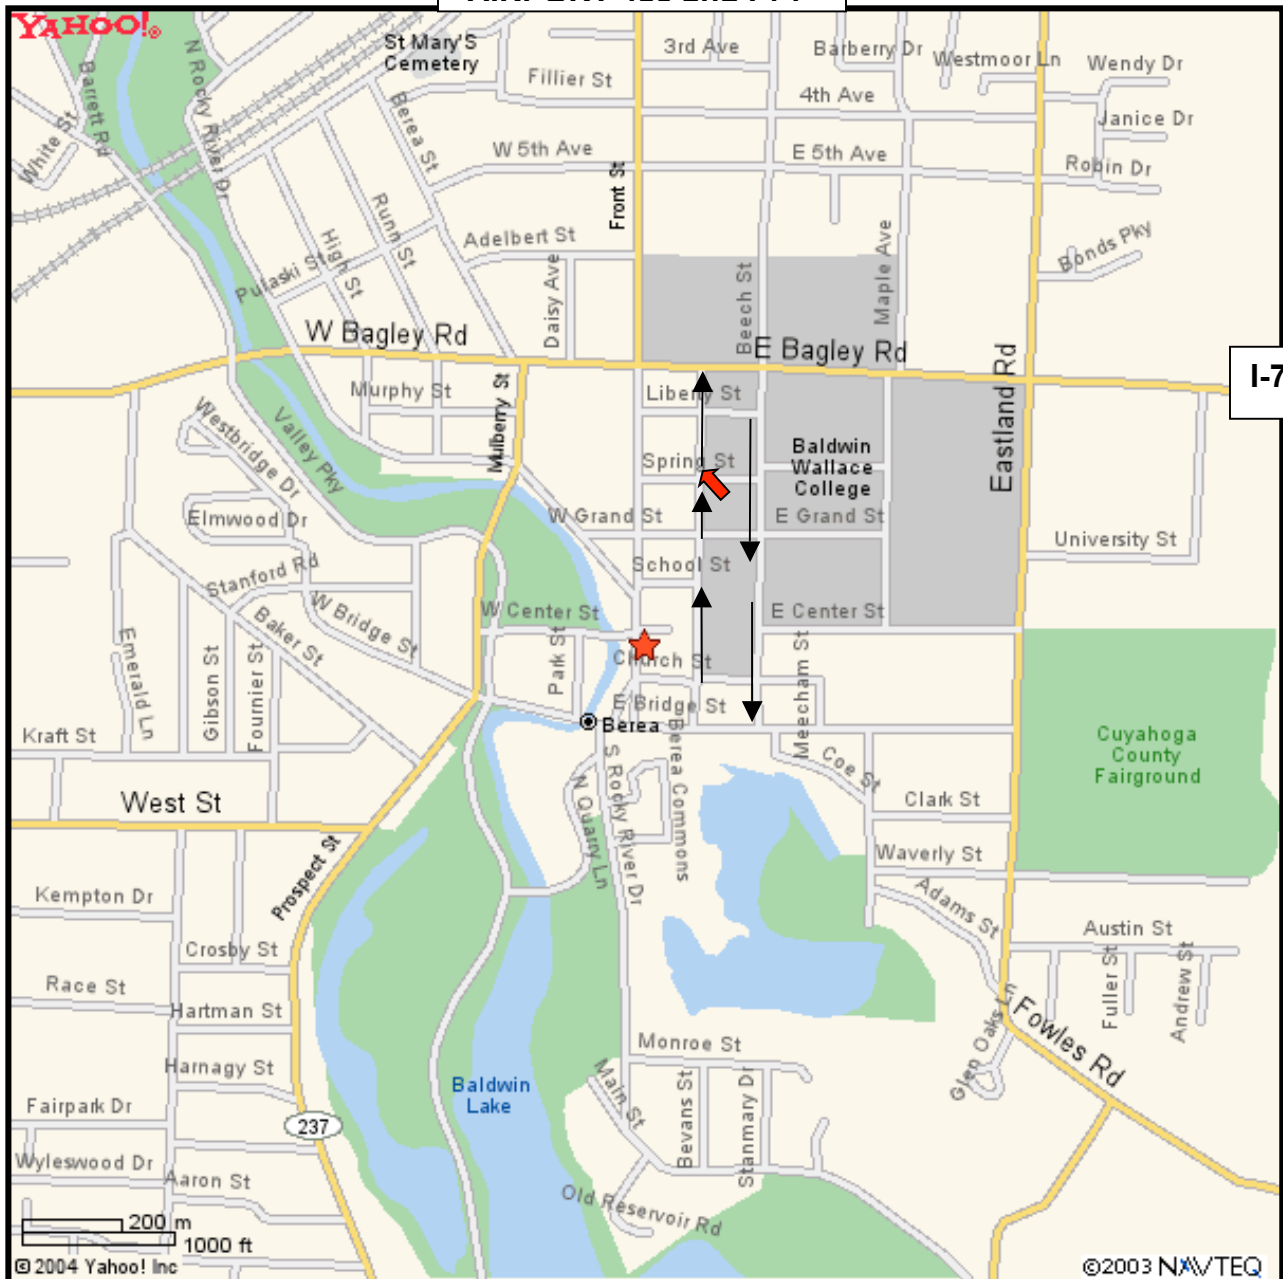

AIRPORT 480 and I-71

BEREA CITY MAP

★ 96 Front Street, Berea, OH 44017- BALDWIN-WALLACE COLLEGE
KULAS MUSICAL ARTS BUILDING

↖ 170 Seminary Street, Berea, OH 44017 – UNITED METHODIST CHURCH OF BEREA

↔ One Way Traffic Pattern